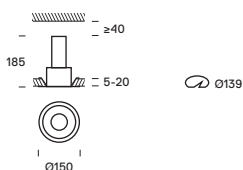

Finishes ○ .01 White ● .02 Black ● .35 Gold

Beam L

Optional

IP54 Clear diffuser

(for fixed versions: spot, flood and wide flood)

28784

Beam L

Spot 15°