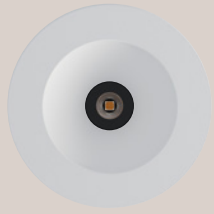

Beam

.01 White