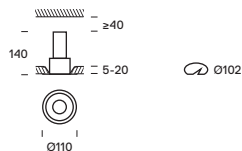

IP20/ IP54 versions with diffuser | 230Vac | 50/60Hz

Optional

IP54 Clear diffuser
(for fixed versions: medium and flood)
28783

Beam M

Medium 20°

Flood 40°

Diffuse

	Light Source Power	Light Source Flux	Luminaire Flux	On/Off Code	DALI Code
Beam M					
Fixed					
					
LED					
2700K					
Medium	9W	850lm	650lm	28054	28797
Flood	9W	850lm	700lm	28055	28798
Diffuse	9W	850lm	450lm	28665	28983
3000K					
Medium	9W	1050lm	800lm	28057	28799
Flood	9W	1050lm	850lm	28058	28872
Diffuse	9W	1050lm	550lm	28666	28984
4000K					
Medium	9W	1150lm	850lm	28060	28873
Flood	9W	1150lm	900lm	28061	28874
Diffuse	9W	1150lm	600lm	28667	28985