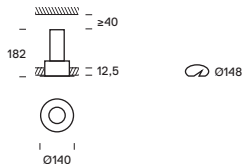

LED CRI>80, 2700K CRI>90 / >50.000h, L80/B10
3-step MacAdam / power supply included

IP20 | 230Vac | 50/60Hz

Not included
Recessing accessory
28778

Beam L Trimless

Spot 15°

Flood 36°

Wide flood 51°

	Light Source Power	Light Source Flux	Luminaire Flux	On/Off Code	DALI Code
Beam L Trimless					
Adjustable					
					
LED					
2700K					
Spot	17W	1500lm	1150lm	28530	28968
	24W	2000lm	1500lm	28422	28950
Flood	17W	1500lm	1150lm	28531	28969
	24W	2000lm	1500lm	28423	28951
Wide flood	17W	1500lm	1150lm	28532	28970
	24W	2000lm	1500lm	28424	28952
3000K					
Spot	17W	1900lm	1450lm	28533	28971
	24W	2500lm	1900lm	28425	28953
Flood	17W	1900lm	1450lm	28534	28972
	24W	2500lm	1900lm	28426	28954
Wide flood	17W	1900lm	1450lm	28535	28973
	24W	2500lm	1900lm	28427	28955
4000K					
Spot	17W	2000lm	1500lm	28536	28974
	24W	2650lm	2000lm	28428	28956
Flood	17W	2000lm	1500lm	28537	28975
	24W	2650lm	2000lm	28429	28957
Wide flood	17W	2000lm	1500lm	28538	28976
	24W	2650lm	2000lm	28430	28958