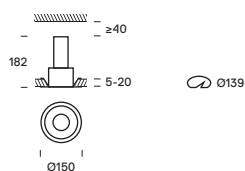

Ceiling-recessed luminaire made of aluminium.
Adjustable version (oriented by 30° horizontal rotation and 355° vertical rotation).
Recessing system with spring clips.

LED CRI>80, 2700K CRI>90 / >50.000h, L80/B10
3-step MacAdam / power supply included

IP20 | 230Vac | 50/60Hz

Beam L

Spot 15°