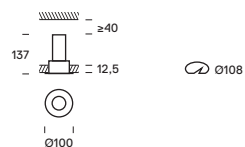

IP20/ IP54 versions with diffuser | 230Vac | 50/60Hz

Beam M Trimless

Medium 20°

Flood 40°

Diffuse

	Light Source Power	Light Source Flux	Luminaire Flux	On/Off Code	DALI Code
Beam M Trimless					
Fixed					
					
LED					
2700K					
Medium	9W	850lm	650lm	28063	28875
Flood	9W	850lm	700lm	28064	28876
Diffuse	9W	850lm	450lm	28668	28986
3000K					
Medium	9W	1050lm	800lm	28066	28877
Flood	9W	1050lm	850lm	28067	28878
Diffuse	9W	1050lm	550lm	28669	28987
4000K					
Medium	9W	1150lm	850lm	28069	28879
Flood	9W	1150lm	900lm	28070	28880
Diffuse	9W	1150lm	600lm	28670	28988