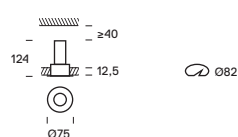

Beam S Trimless