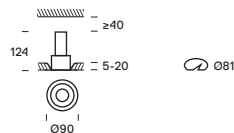

Adjustable

The beam of the luminaire can be oriented by 30° horizontal rotation and 355° vertical rotation.

Beam Q

Beam Q Asymmetric

	2700K	3000K	4000K
Trim Ø200mm	33W / 3000lm	33W / 3800lm	33W / 3950lm
			
Trim Ø150mm	17W / 1500lm	17W / 1900lm	17W / 2000lm
	24W / 2000lm	24W / 2500lm	24W / 2650lm
Trim Ø110mm	9W / 850lm	9W / 1050lm	9W / 1150lm
			
Trim Ø110mm			
			
Trim Ø90mm	6W / 600lm	6W / 700lm	6W / 750lm
			
	Accessory IP54 Clear diffuser (for fixed versions)		

IP20/ IP54 versions with diffuser | 230Vac | 50/60Hz

Optional

IP54 Clear diffuser
(for fixed versions: medium and flood)
28782

Beam S

Medium 28°

Flood 41°

Diffuse

	Light Source Power	Light Source Flux	Luminaire Flux	On/Off Code	DALI Code
Beam S					
Fixed					
					
LED					
2700K					
Medium	6W	600lm	325lm	28036	28785
Flood	6W	600lm	500lm	28037	28786
Diffuse	6W	600lm	300lm	28629	28977
3000K					
Medium	6W	700lm	380lm	28039	28787
Flood	6W	700lm	550lm	28040	28788
Diffuse	6W	700lm	350lm	28630	28978
4000K					
Medium	6W	750lm	410lm	28042	28789
Flood	6W	750lm	600lm	28043	28790
Diffuse	6W	750lm	400lm	28631	28979