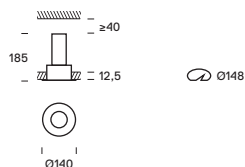

Beam L Trimless

Spot 15°