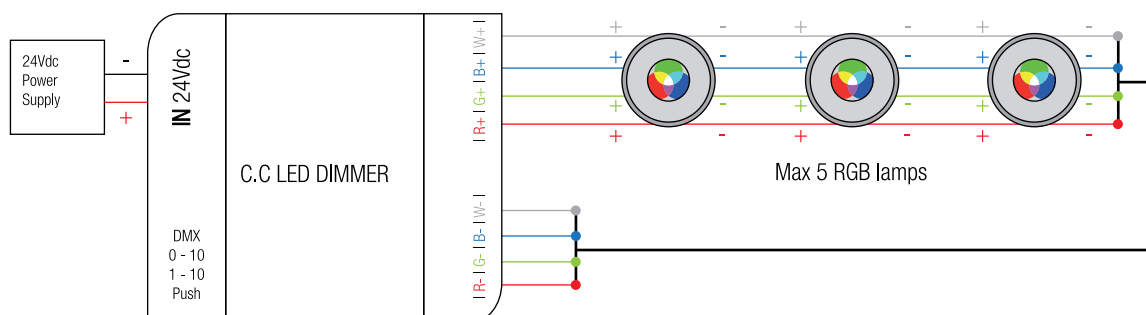

Ingresso: 24Vdc

Comando: 2 x Push NO

Funzioni: Pulsante 1 On - Off e Up ↑ - Down ↓
Pulsante 2 Rotazione colore

Dimensioni: 84 x 54 x 26 mm

LED dimmer with 4 constant current channels (500mA) for: RGB, RGB+W and Tunable White lamps.

Control through 2 Normally Open (NO) push buttons.

Output: C.C. 4 channels 500mA - max. 40W

Input: 24Vdc

Command: 2 x Push NO

Functions: Button 1 On - Off and Up ↑ - Down ↓
Button 2 Color rotation

Dimensions: 84 x 54 x 26 mm

Code: DM424DX

Dimmer LED a 3 canali in corrente costante (350mA/500mA) per lampade: RGB e Bianco Dinamico.

Controllo tramite bus DMX, segnale 0-10V, pulsante Normalmente Aperto (NA), potenziometro 10k o interruttore.

Uscita: C.C. 3 canali 350mA - max. 19W
C.C. 3 canali 500mA - max. 27W

Ingresso: 24Vdc

Comando: DMX512-RDM, 0-10V, Pulsante NA, Pot. 10k, Interruttore.

Funzioni: Controllo avanzato di scenari e effetti luminosi;
Funzionamento Master/Slave.

Dimensioni: 72 x 92 x 62 mm - DIN RAIL 4 mod.

LED dimmer with 3 constant current channels (350mA/500mA) for: RGB and Tunable White lamps.

Control through DMX bus, 0-10V/ signal, Normally Open (NO) push button, 10k potentiometer or switch.

Output: C.C. 3 channels 350mA - max. 19W
C.C. 3 channels 500mA - max. 27W

Input: 24Vdc

Command: DMX512-RDM, 0-10V, Push button NO, Pot. 10k, Switch.

Functions: Advanced control of scenes and lighting effects;
Master/Slave operation.

Dimensions: 72 x 92 x 62 mm - DIN RAIL 4 mod.