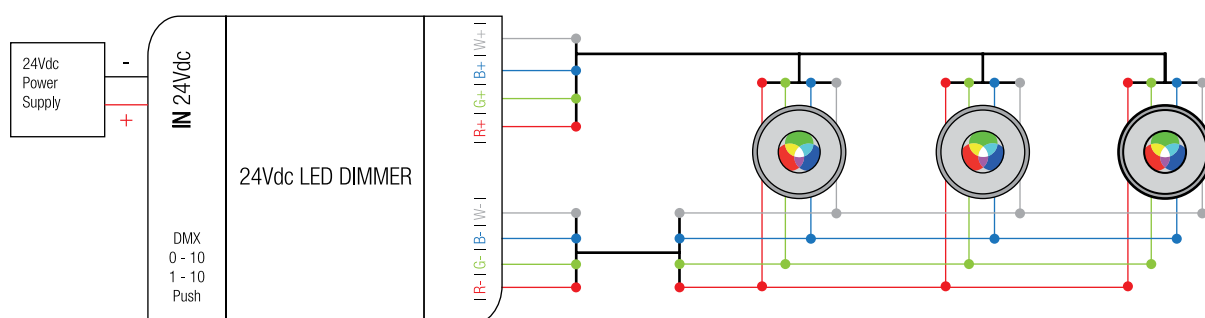

Input: 24Vdc

Command: DMX512-RDM; 0-10V; 1-10V; 4 Push buttons NO

Functions: Advanced control of scenes and lighting effects;  
Master/Slave operation.

Dimensions: 72 x 92 x 62 mm

**LLD Light s.r.l**

Via dell'Edilizia 100 – 36100 Vicenza  
tel. +39 0444 040857/8  
e-mail [info@lldlight.it](mailto:info@lldlight.it)  
p.iva 04169980242