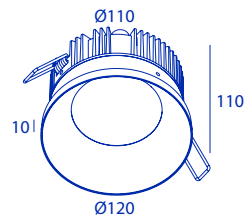

BB92241D CL20_60NW

Edgeline diffuse ip65

ceiling / recessed

1x COB LED max2400lm 3000k

no flicker

A A+ A++

NON DIMMABLE

WH	60°	18W	BB92241A CL20_60 NW
BLK	60°	18W	BB92242A CL20_60 NW
DKC	60°	18W	BB92245A CL20_60 NW

1-10V/PUSH DIMMABLE

WH	60°	18W	BB92241B CL20_60 NW
BLK	60°	18W	BB92242B CL20_60 NW
DKC	60°	18W	BB92245B CL20_60 NW

DALI DIMMABLE

WH	60°	18W	BB92241D CL20_60 NW
BLK	60°	18W	BB92242D CL20_60 NW
DKC	60°	18W	BB92245D CL20_60 NW

ALTERNATIVE LIGHT COLOUR

ALTERNATIVE LIGHT COLOUR	REPLACE NW BY
WARM WHITE	2700K WW
NEUTRAL WHITE	3000K NW
MEDIUM WHITE	3500K MW
COLD WHITE	4000K CW
DIM TO WARM	2200K-3000K DW

! CRI 80+ available on request > change ref BS9...to BS8...
! COB specials on request (CrispWhite, food,...)