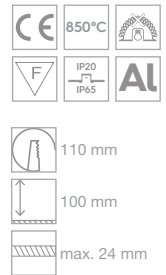

BB92241D CL20_60NW

Edgeline diffuse ip65

ceiling / recessed

1x COB LED max2400lm 3000k

no flicker

A A+ A++

NON DIMMABLE

WH	60°	18W	BB92241A CL20_60 NW
BLK	60°	18W	BB92242A CL20_60 NW
DKC	60°	18W	BB92245A CL20_60 NW

1-10V/PUSH DIMMABLE

WH	60°	18W	BB92241B CL20_60 NW
BLK	60°	18W	BB92242B CL20_60 NW
DKC	60°	18W	BB92245B CL20_60 NW

DALI DIMMABLE

WH	60°	18W	BB92241D CL20_60 NW
BLK	60°	18W	BB92242D CL20_60 NW
DKC	60°	18W	BB92245D CL20_60 NW

ALTERNATIVE LIGHT COLOUR

ALTERNATIVE LIGHT COLOUR	REPLACE NW BY
WARM WHITE	2700K WW
NEUTRAL WHITE	3000K NW
MEDIUM WHITE	3500K MW
COLD WHITE	4000K CW
DIM TO WARM	2200K-3000K DW

! CRI 80+ available on request > change ref BS9...to BS8...
! COB specials on request (CrispWhite, food,...)