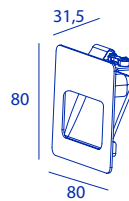

FO88881A CL2WW

Visua
wall / recessed

1x COB LED max200lm 2700k

no flicker

A A+ A++

66 x 73 mm

40 mm

NON DIMMABLE
WH | 1.2W |
PLASTER KIT