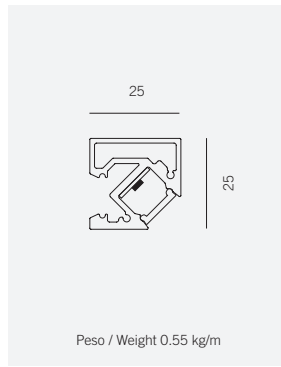

1301.0012.500.-- 92 94
 L=520mm, 9w, 24V, 3000°K, 1100lm, CRI>80, 84led, IP20, class A+

1301.0012.1000.-- 92 94
 L=1020mm, 18,5w, 24V, 3000°K, 2200lm, CRI>80, 168led, IP20, class A+

1301.0012.1500.-- 92 94
 L=1520mm, 28w, 24V, 3000°K, 3300lm, CRI>80, 252led, IP20, class A+

cod. 1301.0012.L.2700.-- per 2700°K
 cod. 1301.0012.L.4000.-- per 4000°K

94
 bianco superopaco
 white ultramatte

92
 nero superopaco
 black ultramatte

Peso / Weight 0.55 kg/m

MA_12 + [gear icon] + LED

Profilo alluminio 25 x 25mm L=max 3 mt, diffusore e strip LED, tagliato a misura senza testate di chiusura, driver escluso.
 25 x 25 aluminium profile L=max 3 mt, complete with mounting device, diffuser, cut on measure without end caps, driver excluded.

cod. 1301.0012.***.2700.-- per 2700°K
 cod. 1301.0012.***.4000.-- per 4000°K

MA_12 + [gear icon]

Profilo alluminio 25 x 25mm L=max 3 mt, diffusore, tagliato a misura completo di lavorazioni per il montaggio, senza testate di chiusura, driver e strip LED esclusi.
 25 x 25 aluminium profile L=max 3 mt, complete with mounting device, diffuser, cut on measure complete with machining for mounting, without end caps, driver and strip LED excluded.