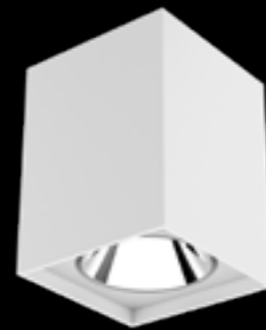

5 years
warranty

• DEA FAUNA

The Dea Fauna is a square tiltable surface-mounted downlight. It's truly is an outstanding feature in every environment. This downlight offers the same sizes and lumen packages as our recessed downlights. This guarantees a very high performance, also in rooms where ceilings don't permit recessed luminaires. Make your choice out of the six available colour options and the endless applications.

WHITE/GOLD

WHITE/SILVER HIGH GLOSS

WHITE/WHITE

WHITE/BLACK HIGH GLOSS

WHITE/BLACK MATT

WHITE/CHROME

Dea Fauna S

Description	reflector	∧	white	black
830lm 927 10.5W	black high gloss	40°	404DW92740BGFO	404DB92740BGFO
860lm 930 10.5W	black high gloss	40°	404DW93040BGFO	404DB93040BGFO
870lm 940 10.5W	black high gloss	40°	404DW94040BGFO	404DB94040BGFO
900lm 927 10.5W	silver high gloss	40°	404DW92740SGFO	404DB92740SGFO
950lm 930 10.5W	silver high gloss	40°	404DW93040SGFO	404DB93040SGFO
960lm 940 10.5W	silver high gloss	40°	404DW94040SGFO	404DB94040SGFO
890lm 927 10.5W	chrome	40°	404DW92740CHFO	404DB92740CHFO
930lm 930 10.5W	chrome	40°	404DW93040CHFO	404DB93040CHFO
940lm 940 10.5W	chrome	40°	404DW94040CHFO	404DB94040CHFO
840lm 927 10.5W	white	40°	404DW92740WHFO	404DB92740WHFO
880lm 930 10.5W	white	40°	404DW93040WHFO	404DB93040WHFO
890lm 940 10.5W	white	40°	404DW94040WHFO	404DB94040WHFO
840lm 927 10.5W	gold	40°	404DW92740GFO	404DB92740GFO
880lm 930 10.5W	gold	40°	404DW93040GFO	404DB93040GFO
890lm 940 10.5W	gold	40°	404DW94040GFO	404DB94040GFO
760lm 927 10.5W	black matt	40°	404DW92740BMFO	404DB92740BMFO
800lm 930 10.5W	black matt	40°	404DW93040BMFO	404DB93040BMFO
810lm 940 10.5W	black matt	40°	404DW94040BMFO	404DB94040BMFO