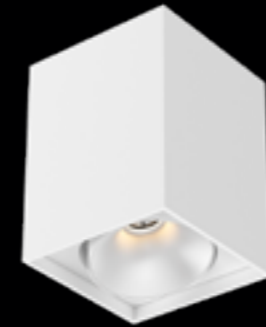

5 years
warranty

• DEA FAUNA

The Dea Fauna is a square tiltable surface-mounted downlight. It's truly is an outstanding feature in every environment. This downlight offers the same sizes and lumen packages as our recessed downlights. This guarantees a very high performance, also in rooms where ceilings don't permit recessed luminaires. Make your choice out of the six available colour options and the endless applications.

WHITE/GOLD

WHITE/SILVER HIGH GLOSS

WHITE/WHITE

WHITE/BLACK HIGH GLOSS

WHITE/BLACK MATT

WHITE/CHROME

Dea Fauna S

Description	reflector	∧	white	black
830lm 927 10.5W	black high gloss	40°	404DW92740BGFO	404DB92740BGFO
860lm 930 10.5W	black high gloss	40°	404DW93040BGFO	404DB93040BGFO
870lm 940 10.5W	black high gloss	40°	404DW94040BGFO	404DB94040BGFO
900lm 927 10.5W	silver high gloss	40°	404DW92740SGFO	404DB92740SGFO
950lm 930 10.5W	silver high gloss	40°	404DW93040SGFO	404DB93040SGFO
960lm 940 10.5W	silver high gloss	40°	404DW94040SGFO	404DB94040SGFO
890lm 927 10.5W	chrome	40°	404DW92740CHFO	404DB92740CHFO
930lm 930 10.5W	chrome	40°	404DW93040CHFO	404DB93040CHFO
940lm 940 10.5W	chrome	40°	404DW94040CHFO	404DB94040CHFO
840lm 927 10.5W	white	40°	404DW92740WHFO	404DB92740WHFO
880lm 930 10.5W	white	40°	404DW93040WHFO	404DB93040WHFO
890lm 940 10.5W	white	40°	404DW94040WHFO	404DB94040WHFO
840lm 927 10.5W	gold	40°	404DW92740GFO	404DB92740GFO
880lm 930 10.5W	gold	40°	404DW93040GFO	404DB93040GFO
890lm 940 10.5W	gold	40°	404DW94040GFO	404DB94040GFO
760lm 927 10.5W	black matt	40°	404DW92740BMFO	404DB92740BMFO
800lm 930 10.5W	black matt	40°	404DW93040BMFO	404DB93040BMFO
810lm 940 10.5W	black matt	40°	404DW94040BMFO	404DB94040BMFO