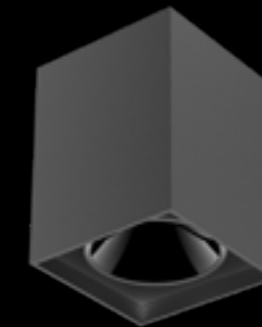

BLACK/BLACK HIGH GLOSS