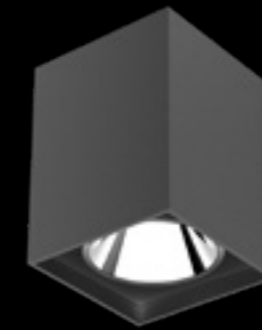

BLACK/SILVER HIGH GLOSS