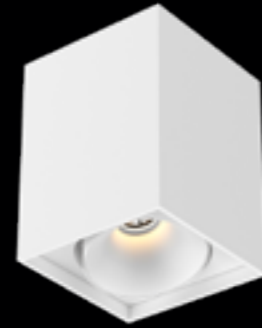

5 years
warranty

• DEA FAUNA

The Dea Fauna is a square tiltable surface-mounted downlight. It's truly is an outstanding feature in every environment. This downlight offers the same sizes and lumen packages as our recessed downlights. This guarantees a very high performance, also in rooms where ceilings don't permit recessed luminaires. Make your choice out of the six available colour options and the endless applications.

BLACK/GOLD

BLACK/SILVER HIGH GLOSS

BLACK/WHITE

BLACK/BLACK HIGH GLOSS

BLACK/BLACK MATT

BLACK/CHROME

Family products

p. 200 / p. 205

WHITE/GOLD

WHITE/SILVER HIGH GLOSS

WHITE/WHITE

WHITE/BLACK HIGH GLOSS

WHITE/BLACK MATT

WHITE/CHROME

Dea Fauna S

Description	reflector	∧	white	black
830lm 927 10.5W	black high gloss	40°	404DW92740BGFO	404DB92740BGFO
860lm 930 10.5W	black high gloss	40°	404DW93040BGFO	404DB93040BGFO
870lm 940 10.5W	black high gloss	40°	404DW94040BGFO	404DB94040BGFO
900lm 927 10.5W	silver high gloss	40°	404DW92740SGFO	404DB92740SGFO
950lm 930 10.5W	silver high gloss	40°	404DW93040SGFO	404DB93040SGFO
960lm 940 10.5W	silver high gloss	40°	404DW94040SGFO	404DB94040SGFO
890lm 927 10.5W	chrome	40°	404DW92740CHFO	404DB92740CHFO
930lm 930 10.5W	chrome	40°	404DW93040CHFO	404DB93040CHFO
940lm 940 10.5W	chrome	40°	404DW94040CHFO	404DB94040CHFO
840lm 927 10.5W	white	40°	404DW92740WHFO	404DB92740WHFO
880lm 930 10.5W	white	40°	404DW93040WHFO	404DB93040WHFO
890lm 940 10.5W	white	40°	404DW94040WHFO	404DB94040WHFO
840lm 927 10.5W	gold	40°	404DW92740GFO	404DB92740GFO
880lm 930 10.5W	gold	40°	404DW93040GFO	404DB93040GFO
890lm 940 10.5W	gold	40°	404DW94040GFO	404DB94040GFO
760lm 927 10.5W	black matt	40°	404DW92740BMFO	404DB92740BMFO
800lm 930 10.5W	black matt	40°	404DW93040BMFO	404DB93040BMFO
810lm 940 10.5W	black matt	40°	404DW94040BMFO	404DB94040BMFO