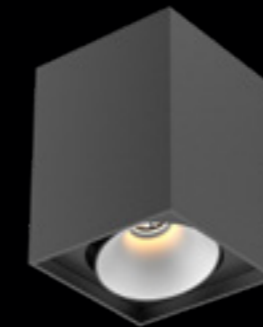

5 years
warranty

• DEA FAUNA

The Dea Fauna is a square tiltable surface-mounted downlight. It's truly is an outstanding feature in every environment. This downlight offers the same sizes and lumen packages as our recessed downlights. This guarantees a very high performance, also in rooms where ceilings don't permit recessed luminaires. Make your choice out of the six available colour options and the endless applications.

BLACK/GOLD

BLACK/SILVER HIGH GLOSS

BLACK/WHITE

BLACK/BLACK HIGH GLOSS

BLACK/BLACK MATT

BLACK/CHROME

Family products

p. 200 / p. 205

WHITE/GOLD

WHITE/SILVER HIGH GLOSS

WHITE/WHITE

WHITE/BLACK HIGH GLOSS

WHITE/BLACK MATT

WHITE/CHROME

Dea Fauna S

Description	reflector	∧	white	black
830lm 927 10.5W	black high gloss	40°	404DW92740BGFO	404DB92740BGFO
860lm 930 10.5W	black high gloss	40°	404DW93040BGFO	404DB93040BGFO
870lm 940 10.5W	black high gloss	40°	404DW94040BGFO	404DB94040BGFO
900lm 927 10.5W	silver high gloss	40°	404DW92740SGFO	404DB92740SGFO
950lm 930 10.5W	silver high gloss	40°	404DW93040SGFO	404DB93040SGFO
960lm 940 10.5W	silver high gloss	40°	404DW94040SGFO	404DB94040SGFO
890lm 927 10.5W	chrome	40°	404DW92740CHFO	404DB92740CHFO
930lm 930 10.5W	chrome	40°	404DW93040CHFO	404DB93040CHFO
940lm 940 10.5W	chrome	40°	404DW94040CHFO	404DB94040CHFO
840lm 927 10.5W	white	40°	404DW92740WHFO	404DB92740WHFO
880lm 930 10.5W	white	40°	404DW93040WHFO	404DB93040WHFO
890lm 940 10.5W	white	40°	404DW94040WHFO	404DB94040WHFO
840lm 927 10.5W	gold	40°	404DW92740GFO	404DB92740GFO
880lm 930 10.5W	gold	40°	404DW93040GFO	404DB93040GFO
890lm 940 10.5W	gold	40°	404DW94040GFO	404DB94040GFO
760lm 927 10.5W	black matt	40°	404DW92740BMFO	404DB92740BMFO
800lm 930 10.5W	black matt	40°	404DW93040BMFO	404DB93040BMFO
810lm 940 10.5W	black matt	40°	404DW94040BMFO	404DB94040BMFO