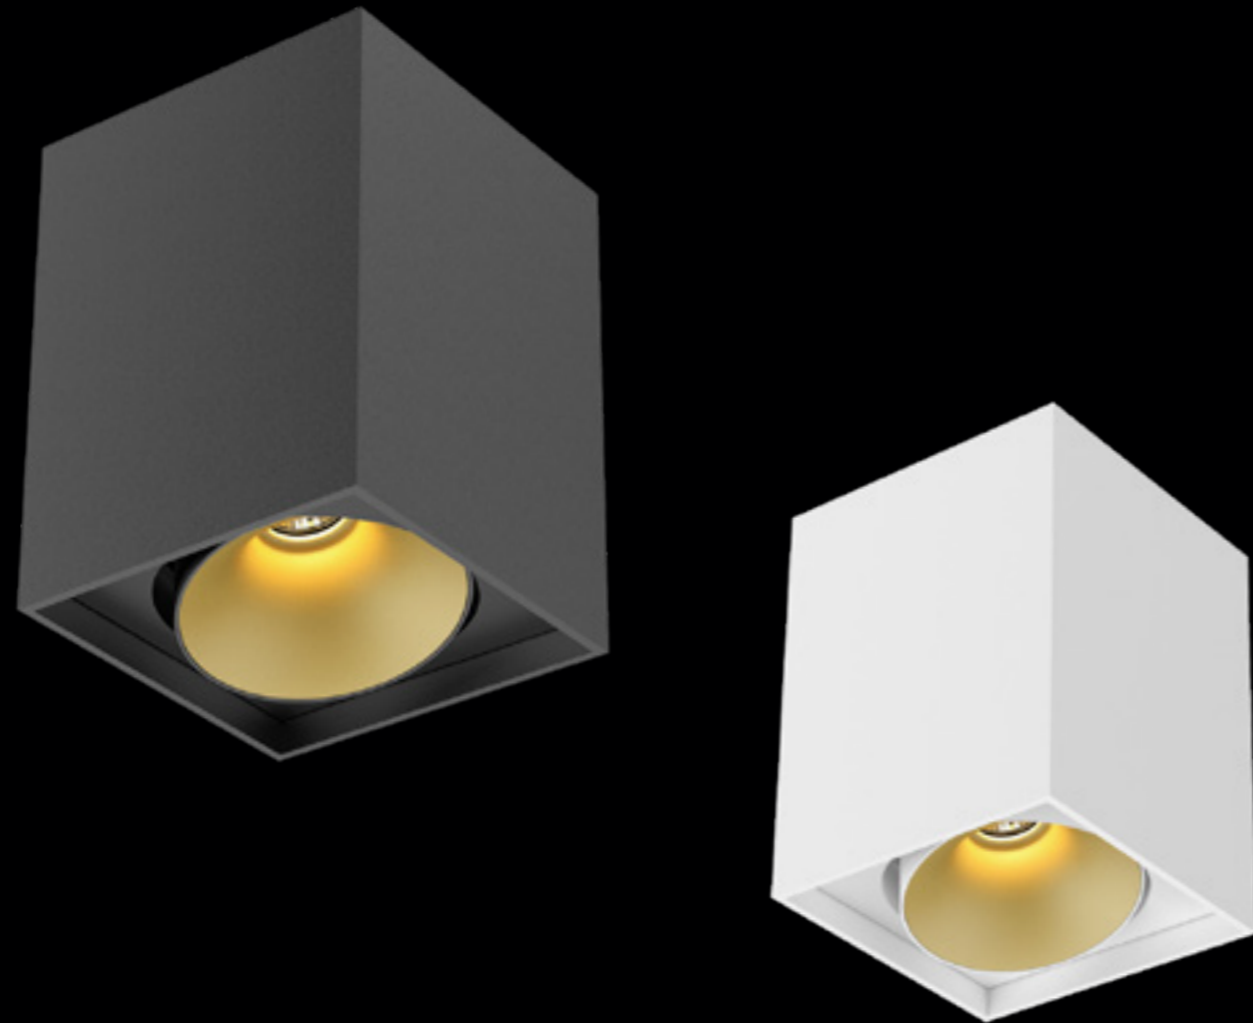

5 years
warranty

• DEA FAUNA

The Dea Fauna is a square tiltable surface-mounted downlight. It's truly is an outstanding feature in every environment. This downlight offers the same sizes and lumen packages as our recessed downlights. This guarantees a very high performance, also in rooms where ceilings don't permit recessed luminaires. Make your choice out of the six available colour options and the endless applications.

WHITE/GOLD

WHITE/SILVER HIGH GLOSS

WHITE/WHITE

WHITE/BLACK HIGH GLOSS

WHITE/BLACK MATT

WHITE/CHROME

Dea Fauna S

Description	reflector	∧	white	black
830lm 927 10.5W	black high gloss	40°	404DW92740BGFO	404DB92740BGFO
860lm 930 10.5W	black high gloss	40°	404DW93040BGFO	404DB93040BGFO
870lm 940 10.5W	black high gloss	40°	404DW94040BGFO	404DB94040BGFO
900lm 927 10.5W	silver high gloss	40°	404DW92740SGFO	404DB92740SGFO
950lm 930 10.5W	silver high gloss	40°	404DW93040SGFO	404DB93040SGFO
960lm 940 10.5W	silver high gloss	40°	404DW94040SGFO	404DB94040SGFO
890lm 927 10.5W	chrome	40°	404DW92740CHFO	404DB92740CHFO
930lm 930 10.5W	chrome	40°	404DW93040CHFO	404DB93040CHFO
940lm 940 10.5W	chrome	40°	404DW94040CHFO	404DB94040CHFO
840lm 927 10.5W	white	40°	404DW92740WHFO	404DB92740WHFO
880lm 930 10.5W	white	40°	404DW93040WHFO	404DB93040WHFO
890lm 940 10.5W	white	40°	404DW94040WHFO	404DB94040WHFO
840lm 927 10.5W	gold	40°	404DW92740GFO	404DB92740GFO
880lm 930 10.5W	gold	40°	404DW93040GFO	404DB93040GFO
890lm 940 10.5W	gold	40°	404DW94040GFO	404DB94040GFO
760lm 927 10.5W	black matt	40°	404DW92740BMFO	404DB92740BMFO
800lm 930 10.5W	black matt	40°	404DW93040BMFO	404DB93040BMFO
810lm 940 10.5W	black matt	40°	404DW94040BMFO	404DB94040BMFO