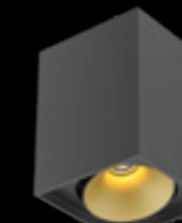

Dea Fauna M

Description	reflector	∧	white	black
1140lm 927 14W	black high gloss	40°	403EW92740BGFO	403EB92740BGFO
1180lm 930 14W	black high gloss	40°	403EW93040BGFO	403EB93040BGFO
1200lm 940 14W	black high gloss	40°	403EW94040BGFO	403EB94040BGFO
1240lm 927 14W	silver high gloss	40°	403EW92740SGFO	403EB92740SGFO
1290lm 930 14W	silver high gloss	40°	403FW93040SGFO	403FB93040SGFO
1300lm 940 14W	silver high gloss	40°	403FW94040SGFO	403FB94040SGFO
1200lm 927 14W	chrome	40°	403EW92740CHFO	403EB92740CHFO
1260lm 930 14W	chrome	40°	403FW93040CHFO	403FB93040CHFO
1270lm 940 14W	chrome	40°	403FW94040CHFO	403FB94040CHFO
1160lm 927 14W	white	40°	403EW92740WHFO	403EB92740WHFO
1200lm 930 14W	white	40°	403EW93040WHFO	403EB93040WHFO
1220lm 940 14W	white	40°	403EW94040WHFO	403EB94040WHFO
1160lm 927 14W	gold	40°	403EW92740GFO	403EB92740GFO
1200lm 930 14W	gold	40°	403EW93040GFO	403EB93040GFO
1220lm 940 14W	gold	40°	403EW94040GFO	403EB94040GFO
1060lm 927 14W	black matt	40°	403EW92740BMFO	403EB92740BMFO
1120lm 930 14W	black matt	40°	403EW93040BMFO	403EB93040BMFO
1130lm 940 14W	black matt	40°	403EW94040BMFO	403EB94040BMFO