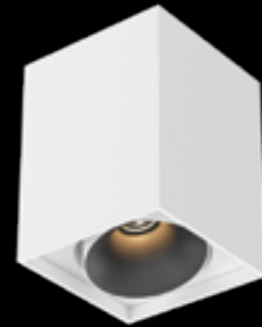

5 years
warranty

• DEA FAUNA

The Dea Fauna is a square tiltable surface-mounted downlight. It's truly is an outstanding feature in every environment. This downlight offers the same sizes and lumen packages as our recessed downlights. This guarantees a very high performance, also in rooms where ceilings don't permit recessed luminaires. Make your choice out of the six available colour options and the endless applications.

WHITE/GOLD

WHITE/SILVER HIGH GLOSS

WHITE/WHITE

WHITE/BLACK HIGH GLOSS

WHITE/BLACK MATT

WHITE/CHROME

Dea Fauna S

Description	reflector	∧	white	black
830lm 927 10.5W	black high gloss	40°	404DW92740BGFO	404DB92740BGFO
860lm 930 10.5W	black high gloss	40°	404DW93040BGFO	404DB93040BGFO
870lm 940 10.5W	black high gloss	40°	404DW94040BGFO	404DB94040BGFO
900lm 927 10.5W	silver high gloss	40°	404DW92740SGFO	404DB92740SGFO
950lm 930 10.5W	silver high gloss	40°	404DW93040SGFO	404DB93040SGFO
960lm 940 10.5W	silver high gloss	40°	404DW94040SGFO	404DB94040SGFO
890lm 927 10.5W	chrome	40°	404DW92740CHFO	404DB92740CHFO
930lm 930 10.5W	chrome	40°	404DW93040CHFO	404DB93040CHFO
940lm 940 10.5W	chrome	40°	404DW94040CHFO	404DB94040CHFO
840lm 927 10.5W	white	40°	404DW92740WHFO	404DB92740WHFO
880lm 930 10.5W	white	40°	404DW93040WHFO	404DB93040WHFO
890lm 940 10.5W	white	40°	404DW94040WHFO	404DB94040WHFO
840lm 927 10.5W	gold	40°	404DW92740GFO	404DB92740GFO
880lm 930 10.5W	gold	40°	404DW93040GFO	404DB93040GFO
890lm 940 10.5W	gold	40°	404DW94040GFO	404DB94040GFO
760lm 927 10.5W	black matt	40°	404DW92740BMFO	404DB92740BMFO
800lm 930 10.5W	black matt	40°	404DW93040BMFO	404DB93040BMFO
810lm 940 10.5W	black matt	40°	404DW94040BMFO	404DB94040BMFO