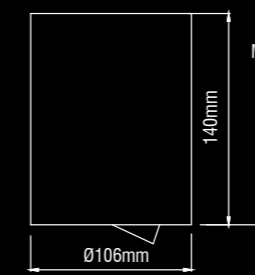

Dea Fauna M

Description	reflector	∧	white	black
1140lm 927 14W	black high gloss	40°	403EW92740BGFO	403EB92740BGFO
1180lm 930 14W	black high gloss	40°	403EW93040BGFO	403EB93040BGFO
1200lm 940 14W	black high gloss	40°	403EW94040BGFO	403EB94040BGFO
1240lm 927 14W	silver high gloss	40°	403EW92740SGFO	403EB92740SGFO
1290lm 930 14W	silver high gloss	40°	403FW93040SGFO	403FB93040SGFO
1300lm 940 14W	silver high gloss	40°	403FW94040SGFO	403FB94040SGFO
1200lm 927 14W	chrome	40°	403EW92740CHFO	403EB92740CHFO
1260lm 930 14W	chrome	40°	403FW93040CHFO	403FB93040CHFO
1270lm 940 14W	chrome	40°	403FW94040CHFO	403FB94040CHFO
1160lm 927 14W	white	40°	403EW92740WHFO	403EB92740WHFO
1200lm 930 14W	white	40°	403EW93040WHFO	403EB93040WHFO
1220lm 940 14W	white	40°	403EW94040WHFO	403EB94040WHFO
1160lm 927 14W	gold	40°	403EW92740GFO	403EB92740GFO
1200lm 930 14W	gold	40°	403EW93040GFO	403EB93040GFO
1220lm 940 14W	gold	40°	403EW94040GFO	403EB94040GFO
1060lm 927 14W	black matt	40°	403EW92740BMFO	403EB92740BMFO
1120lm 930 14W	black matt	40°	403EW93040BMFO	403EB93040BMFO
1130lm 940 14W	black matt	40°	403EW94040BMFO	403EB94040BMFO