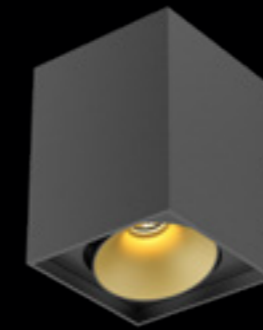

5 years
warranty

• DEA FAUNA

The Dea Fauna is a square tiltable surface-mounted downlight. It's truly is an outstanding feature in every environment. This downlight offers the same sizes and lumen packages as our recessed downlights. This guarantees a very high performance, also in rooms where ceilings don't permit recessed luminaires. Make your choice out of the six available colour options and the endless applications.

BLACK/GOLD

BLACK/SILVER HIGH GLOSS

BLACK/WHITE

BLACK/BLACK HIGH GLOSS

BLACK/BLACK MATT

BLACK/CHROME

Family products

p. 200 / p. 205

WHITE/GOLD

WHITE/SILVER HIGH GLOSS

WHITE/WHITE

WHITE/BLACK HIGH GLOSS

WHITE/BLACK MATT

WHITE/CHROME

Dea Fauna S

Description	reflector	∧	white	black
830lm 927 10.5W	black high gloss	40°	404DW92740BGFO	404DB92740BGFO
860lm 930 10.5W	black high gloss	40°	404DW93040BGFO	404DB93040BGFO
870lm 940 10.5W	black high gloss	40°	404DW94040BGFO	404DB94040BGFO
900lm 927 10.5W	silver high gloss	40°	404DW92740SGFO	404DB92740SGFO
950lm 930 10.5W	silver high gloss	40°	404DW93040SGFO	404DB93040SGFO
960lm 940 10.5W	silver high gloss	40°	404DW94040SGFO	404DB94040SGFO
890lm 927 10.5W	chrome	40°	404DW92740CHFO	404DB92740CHFO
930lm 930 10.5W	chrome	40°	404DW93040CHFO	404DB93040CHFO
940lm 940 10.5W	chrome	40°	404DW94040CHFO	404DB94040CHFO
840lm 927 10.5W	white	40°	404DW92740WHFO	404DB92740WHFO
880lm 930 10.5W	white	40°	404DW93040WHFO	404DB93040WHFO
890lm 940 10.5W	white	40°	404DW94040WHFO	404DB94040WHFO
840lm 927 10.5W	gold	40°	404DW92740GFO	404DB92740GFO
880lm 930 10.5W	gold	40°	404DW93040GFO	404DB93040GFO
890lm 940 10.5W	gold	40°	404DW94040GFO	404DB94040GFO
760lm 927 10.5W	black matt	40°	404DW92740BMFO	404DB92740BMFO
800lm 930 10.5W	black matt	40°	404DW93040BMFO	404DB93040BMFO
810lm 940 10.5W	black matt	40°	404DW94040BMFO	404DB94040BMFO