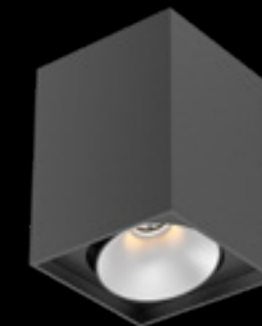

BLACK/CHROME