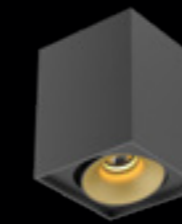

5 years
warranty

• DEA FAUNA

The Dea Fauna is a square tiltable surface-mounted downlight. It's truly is an outstanding feature in every environment. This downlight offers the same sizes and lumen packages as our recessed downlights. This guarantees a very high performance, also in rooms where ceilings don't permit recessed luminaires. Make your choice out of the six available colour options and the endless applications.

WHITE/GOLD

WHITE/SILVER HIGH GLOSS

WHITE/WHITE

WHITE/BLACK HIGH GLOSS

WHITE/BLACK MATT

WHITE/CHROME

Dea Fauna S

Description	reflector	∧	white	black
830lm 927 10.5W	black high gloss	40°	404DW92740BGFO	404DB92740BGFO
860lm 930 10.5W	black high gloss	40°	404DW93040BGFO	404DB93040BGFO
870lm 940 10.5W	black high gloss	40°	404DW94040BGFO	404DB94040BGFO
900lm 927 10.5W	silver high gloss	40°	404DW92740SGFO	404DB92740SGFO
950lm 930 10.5W	silver high gloss	40°	404DW93040SGFO	404DB93040SGFO
960lm 940 10.5W	silver high gloss	40°	404DW94040SGFO	404DB94040SGFO
890lm 927 10.5W	chrome	40°	404DW92740CHFO	404DB92740CHFO
930lm 930 10.5W	chrome	40°	404DW93040CHFO	404DB93040CHFO
940lm 940 10.5W	chrome	40°	404DW94040CHFO	404DB94040CHFO
840lm 927 10.5W	white	40°	404DW92740WHFO	404DB92740WHFO
880lm 930 10.5W	white	40°	404DW93040WHFO	404DB93040WHFO
890lm 940 10.5W	white	40°	404DW94040WHFO	404DB94040WHFO
840lm 927 10.5W	gold	40°	404DW92740GFO	404DB92740GFO
880lm 930 10.5W	gold	40°	404DW93040GFO	404DB93040GFO
890lm 940 10.5W	gold	40°	404DW94040GFO	404DB94040GFO
760lm 927 10.5W	black matt	40°	404DW92740BMFO	404DB92740BMFO
800lm 930 10.5W	black matt	40°	404DW93040BMFO	404DB93040BMFO
810lm 940 10.5W	black matt	40°	404DW94040BMFO	404DB94040BMFO