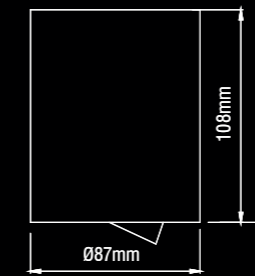

WHITE/GOLD

WHITE/SILVER HIGH GLOSS

WHITE/WHITE

WHITE/BLACK HIGH GLOSS

WHITE/BLACK MATT

WHITE/CHROME

Dea Fauna S

Description	reflector	∧	white	black
830lm 927 10.5W	black high gloss	40°	404DW92740BGFO	404DB92740BGFO
860lm 930 10.5W	black high gloss	40°	404DW93040BGFO	404DB93040BGFO
870lm 940 10.5W	black high gloss	40°	404DW94040BGFO	404DB94040BGFO
900lm 927 10.5W	silver high gloss	40°	404DW92740SGFO	404DB92740SGFO
950lm 930 10.5W	silver high gloss	40°	404DW93040SGFO	404DB93040SGFO
960lm 940 10.5W	silver high gloss	40°	404DW94040SGFO	404DB94040SGFO
890lm 927 10.5W	chrome	40°	404DW92740CHFO	404DB92740CHFO
930lm 930 10.5W	chrome	40°	404DW93040CHFO	404DB93040CHFO
940lm 940 10.5W	chrome	40°	404DW94040CHFO	404DB94040CHFO
840lm 927 10.5W	white	40°	404DW92740WHFO	404DB92740WHFO
880lm 930 10.5W	white	40°	404DW93040WHFO	404DB93040WHFO
890lm 940 10.5W	white	40°	404DW94040WHFO	404DB94040WHFO
840lm 927 10.5W	gold	40°	404DW92740GFO	404DB92740GFO
880lm 930 10.5W	gold	40°	404DW93040GFO	404DB93040GFO
890lm 940 10.5W	gold	40°	404DW94040GFO	404DB94040GFO
760lm 927 10.5W	black matt	40°	404DW92740BMFO	404DB92740BMFO
800lm 930 10.5W	black matt	40°	404DW93040BMFO	404DB93040BMFO
810lm 940 10.5W	black matt	40°	404DW94040BMFO	404DB94040BMFO