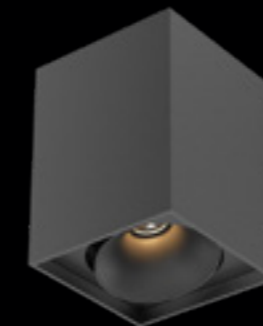

5 years
warranty

• DEA FAUNA

The Dea Fauna is a square tiltable surface-mounted downlight. It's truly is an outstanding feature in every environment. This downlight offers the same sizes and lumen packages as our recessed downlights. This guarantees a very high performance, also in rooms where ceilings don't permit recessed luminaires. Make your choice out of the six available colour options and the endless applications.

BLACK/GOLD

BLACK/SILVER HIGH GLOSS

BLACK/WHITE

BLACK/BLACK HIGH GLOSS

BLACK/BLACK MATT

BLACK/CHROME

Family products

p. 200 / p. 205

WHITE/GOLD

WHITE/SILVER HIGH GLOSS

WHITE/WHITE

WHITE/BLACK HIGH GLOSS

WHITE/BLACK MATT

WHITE/CHROME

Dea Fauna S

Description	reflector	∧	white	black
830lm 927 10.5W	black high gloss	40°	404DW92740BGFO	404DB92740BGFO
860lm 930 10.5W	black high gloss	40°	404DW93040BGFO	404DB93040BGFO
870lm 940 10.5W	black high gloss	40°	404DW94040BGFO	404DB94040BGFO
900lm 927 10.5W	silver high gloss	40°	404DW92740SGFO	404DB92740SGFO
950lm 930 10.5W	silver high gloss	40°	404DW93040SGFO	404DB93040SGFO
960lm 940 10.5W	silver high gloss	40°	404DW94040SGFO	404DB94040SGFO
890lm 927 10.5W	chrome	40°	404DW92740CHFO	404DB92740CHFO
930lm 930 10.5W	chrome	40°	404DW93040CHFO	404DB93040CHFO
940lm 940 10.5W	chrome	40°	404DW94040CHFO	404DB94040CHFO
840lm 927 10.5W	white	40°	404DW92740WHFO	404DB92740WHFO
880lm 930 10.5W	white	40°	404DW93040WHFO	404DB93040WHFO
890lm 940 10.5W	white	40°	404DW94040WHFO	404DB94040WHFO
840lm 927 10.5W	gold	40°	404DW92740GFO	404DB92740GFO
880lm 930 10.5W	gold	40°	404DW93040GFO	404DB93040GFO
890lm 940 10.5W	gold	40°	404DW94040GFO	404DB94040GFO
760lm 927 10.5W	black matt	40°	404DW92740BMFO	404DB92740BMFO
800lm 930 10.5W	black matt	40°	404DW93040BMFO	404DB93040BMFO
810lm 940 10.5W	black matt	40°	404DW94040BMFO	404DB94040BMFO