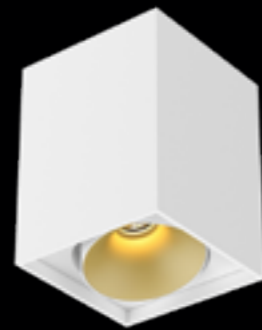

5 years
warranty

• DEA FAUNA

The Dea Fauna is a square tiltable surface-mounted downlight. It's truly is an outstanding feature in every environment. This downlight offers the same sizes and lumen packages as our recessed downlights. This guarantees a very high performance, also in rooms where ceilings don't permit recessed luminaires. Make your choice out of the six available colour options and the endless applications.

BLACK/GOLD

BLACK/SILVER HIGH GLOSS

BLACK/WHITE

BLACK/BLACK HIGH GLOSS

BLACK/BLACK MATT

BLACK/CHROME

Family products

p. 200 / p. 205

WHITE/GOLD

WHITE/SILVER HIGH GLOSS

WHITE/WHITE

WHITE/BLACK HIGH GLOSS

WHITE/BLACK MATT

WHITE/CHROME

Dea Fauna S

Description	reflector	∧	white	black
830lm 927 10.5W	black high gloss	40°	404DW92740BGFO	404DB92740BGFO
860lm 930 10.5W	black high gloss	40°	404DW93040BGFO	404DB93040BGFO
870lm 940 10.5W	black high gloss	40°	404DW94040BGFO	404DB94040BGFO
900lm 927 10.5W	silver high gloss	40°	404DW92740SGFO	404DB92740SGFO
950lm 930 10.5W	silver high gloss	40°	404DW93040SGFO	404DB93040SGFO
960lm 940 10.5W	silver high gloss	40°	404DW94040SGFO	404DB94040SGFO
890lm 927 10.5W	chrome	40°	404DW92740CHFO	404DB92740CHFO
930lm 930 10.5W	chrome	40°	404DW93040CHFO	404DB93040CHFO
940lm 940 10.5W	chrome	40°	404DW94040CHFO	404DB94040CHFO
840lm 927 10.5W	white	40°	404DW92740WHFO	404DB92740WHFO
880lm 930 10.5W	white	40°	404DW93040WHFO	404DB93040WHFO
890lm 940 10.5W	white	40°	404DW94040WHFO	404DB94040WHFO
840lm 927 10.5W	gold	40°	404DW92740GFO	404DB92740GFO
880lm 930 10.5W	gold	40°	404DW93040GFO	404DB93040GFO
890lm 940 10.5W	gold	40°	404DW94040GFO	404DB94040GFO
760lm 927 10.5W	black matt	40°	404DW92740BMFO	404DB92740BMFO
800lm 930 10.5W	black matt	40°	404DW93040BMFO	404DB93040BMFO
810lm 940 10.5W	black matt	40°	404DW94040BMFO	404DB94040BMFO