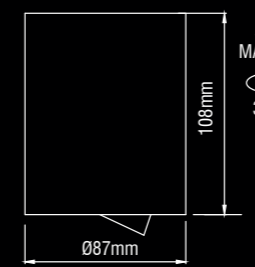

Description	reflector	∧	white	black
830lm 927 10.5W	black high gloss	40°	402DW92740BGF0	402DB92740BGF0
860lm 930 10.5W	black high gloss	40°	402DW93040BGF0	402DB93040BGF0
870lm 940 10.5W	black high gloss	40°	402DW94040BGF0	402DB94040BGF0
900lm 927 10.5W	silver high gloss	40°	402DW92740SGF0	402DB92740SGF0
950lm 930 10.5W	silver high gloss	40°	402DW93040SGF0	402DB93040SGF0
960lm 940 10.5W	silver high gloss	40°	402DW94040SGF0	402DB94040SGF0
890lm 927 10.5W	chrome	40°	402DW92740CHF0	402DB92740CHF0
930lm 930 10.5W	chrome	40°	402DW93040CHF0	402DB93040CHF0
940lm 940 10.5W	chrome	40°	402DW94040CHF0	402DB94040CHF0
840lm 927 10.5W	white	40°	402DW92740WHF0	402DB92740WHF0
880lm 930 10.5W	white	40°	402DW93040WHF0	402DB93040WHF0
890lm 940 10.5W	white	40°	402DW94040WHF0	402DB94040WHF0
840lm 927 10.5W	gold	40°	402DW92740GOF0	402DB92740GOF0
880lm 930 10.5W	gold	40°	402DW93040GOF0	402DB93040GOF0
890lm 940 10.5W	gold	40°	402DW94040GOF0	402DB94040GOF0
760lm 927 10.5W	black matt	40°	402DW92740BMF0	402DB92740BMF0
800lm 930 10.5W	black matt	40°	402DW93040BMF0	402DB93040BMF0
810lm 940 10.5W	black matt	40°	402DW94040BMF0	402DB94040BMF0