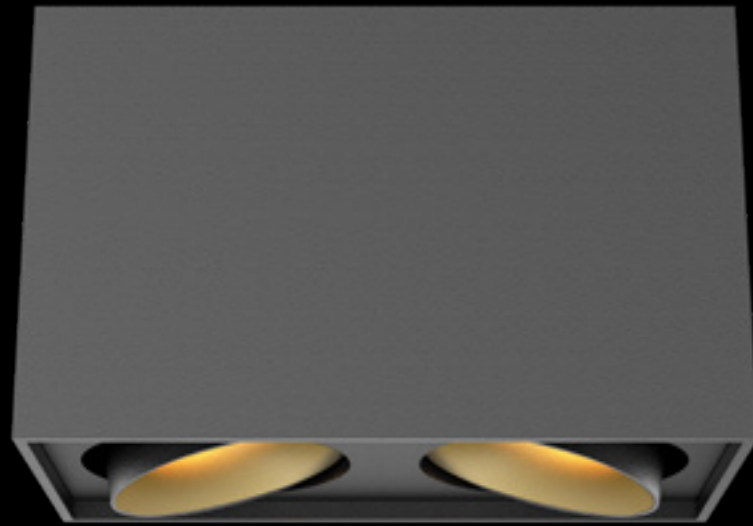

5 years
warranty

BLACK/GOLD

BLACK/SILVER HIGH GLOSS

BLACK/WHITE

BLACK/BLACK HIGH GLOSS

BLACK/BLACK MATT

BLACK/CHROME

• DEA FORTUNA

How lucky can you be? With its stylish design and its extensive possibilities to fine-tune the Dea Fortuna brings joy to every place. The two light sources can be controlled independently of each other, giving you the opportunity to add that magical touch anywhere you like. Now it is up to you to choose which of the distinctive colour variants suits your project best.

Family products

p. 200 / p. 205

Dea Fortuna S

WHITE/GOLD

WHITE/SILVER HIGH GLOSS

WHITE/WHITE

WHITE/BLACK HIGH GLOSS

WHITE/BLACK MATT

WHITE/CHROME

Description	reflector	∧	white	black
2x830lm 927 2x10.5W	black high gloss	40°	406DW92740BGF0	406DB92740BGF0
2x860lm 930 2x10.5W	black high gloss	40°	406DW93040BGF0	406DB93040BGF0
2x870lm 940 2x10.5W	black high gloss	40°	406DW94060BGF0	406DB94060BGF0
2x900lm 927 2x10.5W	silver high gloss	40°	406DW92740SGF0	406DB92740SGF0
2x950lm 930 2x10.5W	silver high gloss	40°	406DW93040SGF0	406DB93040SGF0
2x960lm 940 2x10.5W	silver high gloss	40°	406DW94060SGF0	406DB94060SGF0
2x890lm 927 2x10.5W	chrome	40°	406DW92740CHF0	406DB92740CHF0
2x930lm 930 2x10.5W	chrome	40°	406DW93040CHF0	406DB93040CHF0
2x940lm 940 2x10.5W	chrome	40°	406DW94060CHF0	406DB94060CHF0
2x840lm 927 2x10.5W	white	40°	406DW92740WHF0	406DB92740WHF0
2x880lm 930 2x10.5W	white	40°	406DW93040WHF0	406DB93040WHF0
2x890lm 940 2x10.5W	white	40°	406DW94060WHF0	406DB94060WHF0
2x840lm 927 2x10.5W	gold	40°	406DW92740GOF0	406DB92740GOF0
2x880lm 930 2x10.5W	gold	40°	406DW93040GOF0	406DB93040GOF0
2x890lm 940 2x10.5W	gold	40°	406DW94060GOF0	406DB94060GOF0
2x760lm 927 2x10.5W	black matt	40°	406DW92740BMF0	406DB92740BMF0
2x800lm 930 2x10.5W	black matt	40°	406DW93040BMF0	406DB93040BMF0
2x810lm 940 2x10.5W	black matt	40°	406DW94060BMF0	406DB94060BMF0