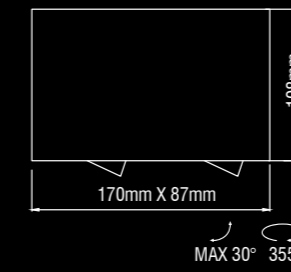

WHITE/CHROME

Description	reflector	∧	white	black
2x830lm 927 2x10.5W	black high gloss	40°	406DW92740BGF0	406DB92740BGF0
2x860lm 930 2x10.5W	black high gloss	40°	406DW93040BGF0	406DB93040BGF0
2x870lm 940 2x10.5W	black high gloss	40°	406DW94060BGF0	406DB94060BGF0
2x900lm 927 2x10.5W	silver high gloss	40°	406DW92740SGF0	406DB92740SGF0
2x950lm 930 2x10.5W	silver high gloss	40°	406DW93040SGF0	406DB93040SGF0
2x960lm 940 2x10.5W	silver high gloss	40°	406DW94060SGF0	406DB94060SGF0
2x890lm 927 2x10.5W	chrome	40°	406DW92740CHF0	406DB92740CHF0
2x930lm 930 2x10.5W	chrome	40°	406DW93040CHF0	406DB93040CHF0
2x940lm 940 2x10.5W	chrome	40°	406DW94060CHF0	406DB94060CHF0
2x840lm 927 2x10.5W	white	40°	406DW92740WHF0	406DB92740WHF0
2x880lm 930 2x10.5W	white	40°	406DW93040WHF0	406DB93040WHF0
2x890lm 940 2x10.5W	white	40°	406DW94060WHF0	406DB94060WHF0
2x840lm 927 2x10.5W	gold	40°	406DW92740GOF0	406DB92740GOF0
2x880lm 930 2x10.5W	gold	40°	406DW93040GOF0	406DB93040GOF0
2x890lm 940 2x10.5W	gold	40°	406DW94060GOF0	406DB94060GOF0
2x760lm 927 2x10.5W	black matt	40°	406DW92740BMF0	406DB92740BMF0
2x800lm 930 2x10.5W	black matt	40°	406DW93040BMF0	406DB93040BMF0
2x810lm 940 2x10.5W	black matt	40°	406DW94060BMF0	406DB94060BMF0