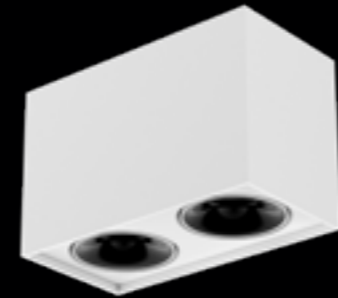

How lucky can you be? With its stylish design and its extensive possibilities to fine-tune the Dea Fortuna brings joy to every place. The two light sources can be controlled independently of each other, giving you the opportunity to add that magical touch anywhere you like. Now it is up to you to choose which of the distinctive colour variants suits your project best.

Family products

p. 200 / p. 205

Dea Fortuna S

WHITE/GOLD

WHITE/SILVER HIGH GLOSS

WHITE/WHITE

WHITE/BLACK HIGH GLOSS

WHITE/BLACK MATT

WHITE/CHROME

Description	reflector	∧	white	black
2x830lm 927 2x10.5W	black high gloss	40°	406DW92740BGF0	406DB92740BGF0
2x860lm 930 2x10.5W	black high gloss	40°	406DW93040BGF0	406DB93040BGF0
2x870lm 940 2x10.5W	black high gloss	40°	406DW94060BGF0	406DB94060BGF0
2x900lm 927 2x10.5W	silver high gloss	40°	406DW92740SGF0	406DB92740SGF0
2x950lm 930 2x10.5W	silver high gloss	40°	406DW93040SGF0	406DB93040SGF0
2x960lm 940 2x10.5W	silver high gloss	40°	406DW94060SGF0	406DB94060SGF0
2x890lm 927 2x10.5W	chrome	40°	406DW92740CHF0	406DB92740CHF0
2x930lm 930 2x10.5W	chrome	40°	406DW93040CHF0	406DB93040CHF0
2x940lm 940 2x10.5W	chrome	40°	406DW94060CHF0	406DB94060CHF0
2x840lm 927 2x10.5W	white	40°	406DW92740WHF0	406DB92740WHF0
2x880lm 930 2x10.5W	white	40°	406DW93040WHF0	406DB93040WHF0
2x890lm 940 2x10.5W	white	40°	406DW94060WHF0	406DB94060WHF0
2x840lm 927 2x10.5W	gold	40°	406DW92740GOF0	406DB92740GOF0
2x880lm 930 2x10.5W	gold	40°	406DW93040GOF0	406DB93040GOF0
2x890lm 940 2x10.5W	gold	40°	406DW94060GOF0	406DB94060GOF0
2x760lm 927 2x10.5W	black matt	40°	406DW92740BMF0	406DB92740BMF0
2x800lm 930 2x10.5W	black matt	40°	406DW93040BMF0	406DB93040BMF0
2x810lm 940 2x10.5W	black matt	40°	406DW94060BMF0	406DB94060BMF0