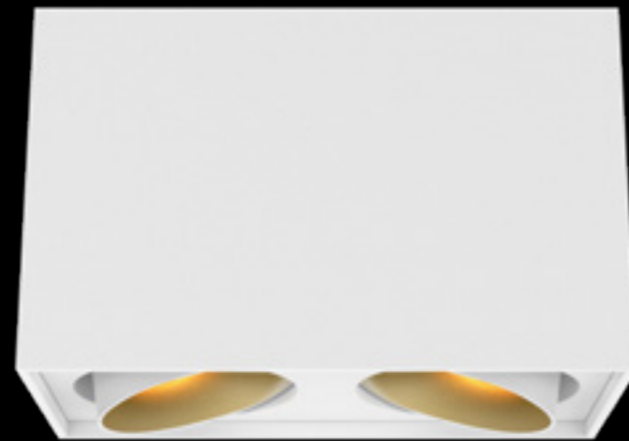

5 years
warranty

BLACK/GOLD

BLACK/SILVER HIGH GLOSS

BLACK/WHITE

BLACK/BLACK HIGH GLOSS

BLACK/BLACK MATT

BLACK/CHROME

• DEA FORTUNA

How lucky can you be? With its stylish design and its extensive possibilities to fine-tune the Dea Fortuna brings joy to every place. The two light sources can be controlled independently of each other, giving you the opportunity to add that magical touch anywhere you like. Now it is up to you to choose which of the distinctive colour variants suits your project best.

Family products

p. 200 / p. 205

Dea Fortuna S

WHITE/GOLD

WHITE/SILVER HIGH GLOSS

WHITE/WHITE

WHITE/BLACK HIGH GLOSS

WHITE/BLACK MATT