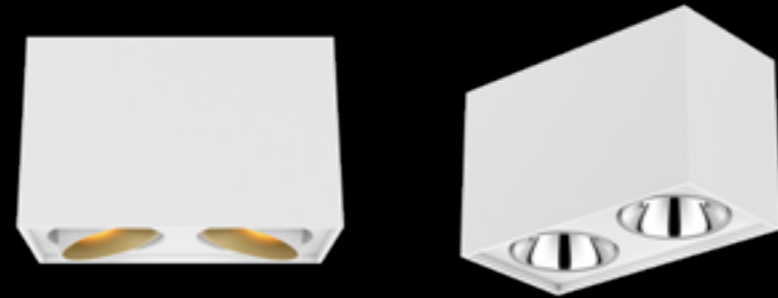

5 years
warranty

BLACK/GOLD

BLACK/SILVER HIGH GLOSS

BLACK/WHITE

BLACK/BLACK HIGH GLOSS

BLACK/BLACK MATT

BLACK/CHROME

• DEA FORTUNA

How lucky can you be? With its stylish design and its extensive possibilities to fine-tune the Dea Fortuna brings joy to every place. The two light sources can be controlled independently of each other, giving you the opportunity to add that magical touch anywhere you like. Now it is up to you to choose which of the distinctive colour variants suits your project best.

Family products

p. 200 / p. 205

Dea Fortuna S

WHITE/GOLD

WHITE/SILVER HIGH GLOSS

WHITE/WHITE

WHITE/BLACK HIGH GLOSS

WHITE/BLACK MATT