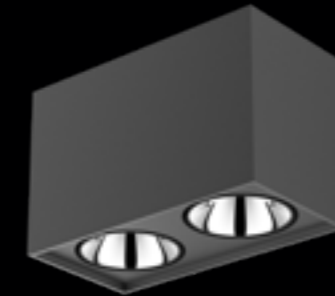

5 years
warranty

BLACK/GOLD

BLACK/SILVER HIGH GLOSS

BLACK/WHITE

BLACK/BLACK HIGH GLOSS

BLACK/BLACK MATT

BLACK/CHROME

• DEA FORTUNA

How lucky can you be? With its stylish design and its extensive possibilities to fine-tune the Dea Fortuna brings joy to every place. The two light sources can be controlled independently of each other, giving you the opportunity to add that magical touch anywhere you like. Now it is up to you to choose which of the distinctive colour variants suits your project best.

Family products

p. 200 / p. 205

Dea Fortuna S

WHITE/GOLD

WHITE/SILVER HIGH GLOSS

WHITE/WHITE

WHITE/BLACK HIGH GLOSS

WHITE/BLACK MATT