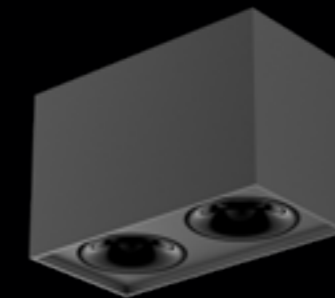

5 years
warranty

BLACK/GOLD

BLACK/SILVER HIGH GLOSS

BLACK/WHITE

BLACK/BLACK HIGH GLOSS

BLACK/BLACK MATT

BLACK/CHROME

• DEA FORTUNA

How lucky can you be? With its stylish design and its extensive possibilities to fine-tune the Dea Fortuna brings joy to every place. The two light sources can be controlled independently of each other, giving you the opportunity to add that magical touch anywhere you like. Now it is up to you to choose which of the distinctive colour variants suits your project best.

Family products

p. 200 / p. 205

Dea Fortuna S

WHITE/GOLD

WHITE/SILVER HIGH GLOSS

WHITE/WHITE

WHITE/BLACK HIGH GLOSS

WHITE/BLACK MATT