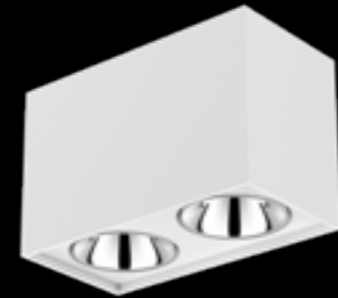

Family products

p. 200 / p. 205

Dea Fortuna S

WHITE/GOLD

WHITE/SILVER HIGH GLOSS

WHITE/WHITE

WHITE/BLACK HIGH GLOSS

WHITE/BLACK MATT