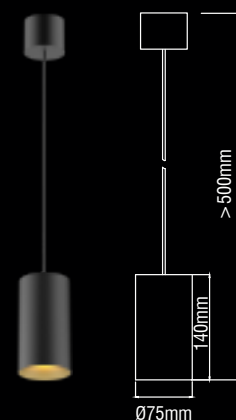

Family products

Dea Vesta M