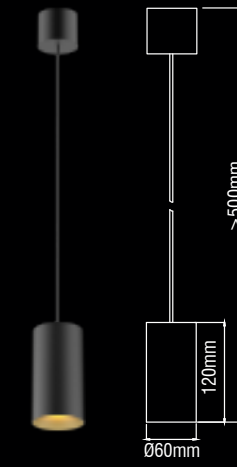

WHITE/SILVER HIGH GLOSS

WHITE/WHITE

WHITE/BLACK HIGH GLOSS

WHITE/BLACK MATT

WHITE/CHROME

Dea Vesta S

Description	reflector	∧	white	black
830lm 927 10.5W	black high gloss	40°	502DW92740BGF0	502DB92740BGF0
860lm 930 10.5W	black high gloss	40°	502DW93040BGF0	502DB93040BGF0
870lm 940 10.5W	black high gloss	40°	502DW94040BGF0	502DB94040BGF0
900lm 927 10.5W	silver high gloss	40°	502DW92740SGF0	502DB92740SGF0
950lm 930 10.5W	silver high gloss	40°	502DW93040SGF0	502DB93040SGF0
960lm 940 10.5W	silver high gloss	40°	502DW94040SGF0	502DB94040SGF0
890lm 927 10.5W	chrome	40°	502DW92740CHF0	502DB92740CHF0
930lm 930 10.5W	chrome	40°	502DW93040CHF0	502DB93040CHF0
940lm 940 10.5W	chrome	40°	502DW94040CHF0	502DB94040CHF0
840lm 927 10.5W	white	40°	502DW92740WHF0	502DB92740WHF0
880lm 930 10.5W	white	40°	502DW93040WHF0	502DB93040WHF0
890lm 940 10.5W	white	40°	502DW94040WHF0	502DB94040WHF0
840lm 927 10.5W	gold	40°	502DW92740GOF0	502DB92740GOF0
880lm 930 10.5W	gold	40°	502DW93040GOF0	502DB93040GOF0
890lm 940 10.5W	gold	40°	502DW94040GOF0	502DB94040GOF0
760lm 927 10.5W	black matt	40°	502DW92740BMF0	502DB92740BMF0
800lm 930 10.5W	black matt	40°	502DW93040BMF0	502DB93040BMF0
810lm 940 10.5W	black matt	40°	502DW94040BMF0	502DB94040BMF0