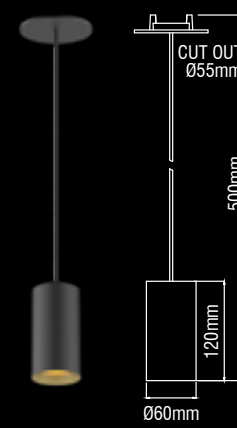

Dea Vesta S recessed

Description	reflector	∧	white	black
830lm 927 10.5W	black high gloss	40°	505DW92740BGF0	505DB92740BGF0
860lm 930 10.5W	black high gloss	40°	505DW93040BGF0	505DB93040BGF0
870lm 940 10.5W	black high gloss	40°	505DW94040BGF0	505DB94040BGF0
900lm 927 10.5W	silver high gloss	40°	505DW92740SGF0	505DB92740SGF0
950lm 930 10.5W	silver high gloss	40°	505DW93040SGF0	505DB93040SGF0
960lm 940 10.5W	silver high gloss	40°	505DW94040SGF0	505DB94040SGF0
890lm 927 10.5W	chrome	40°	505DW92740CHF0	505DB92740CHF0
930lm 930 10.5W	chrome	40°	505DW93040CHF0	505DB93040CHF0
940lm 940 10.5W	chrome	40°	505DW94040CHF0	505DB94040CHF0
840lm 927 10.5W	white	40°	505DW92740WHF0	505DB92740WHF0
880lm 930 10.5W	white	40°	505DW93040WHF0	505DB93040WHF0
890lm 940 10.5W	white	40°	505DW94040WHF0	505DB94040WHF0
840lm 927 10.5W	gold	40°	505DW92740GOF0	505DB92740GOF0
880lm 930 10.5W	gold	40°	505DW93040GOF0	505DB93040GOF0
890lm 940 10.5W	gold	40°	505DW94040GOF0	505DB94040GOF0
760lm 927 10.5W	black matt	40°	505DW92740BMF0	505DB92740BMF0
800lm 930 10.5W	black matt	40°	505DW93040BMF0	505DB93040BMF0
810lm 940 10.5W	black matt	40°	505DW94040BMF0	505DB94040BMF0