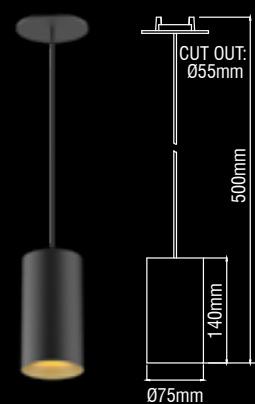

Dea Vesta M recessed

Description	reflector	∧	white	black
1140lm 927 14W	black high gloss	40°	504EW92740BGF0	504EB92740BGF0
1180lm 930 14W	black high gloss	40°	504EW93040BGF0	504EB93040BGF0
1200lm 940 14W	black high gloss	40°	504EW94040BGF0	504EB94040BGF0
1240lm 927 14W	silver high gloss	40°	504EW92740SGF0	504EB92740SGF0
1290lm 930 14W	silver high gloss	40°	504FW93040SGF0	504FB93040SGF0
1300lm 940 14W	silver high gloss	40°	504FW94040SGF0	504FB94040SGF0
1200lm 927 14W	chrome	40°	504EW92740CHF0	504EB92740CHF0
1260lm 930 14W	chrome	40°	504FW93040CHF0	504FB93040CHF0
1270lm 940 14W	chrome	40°	504FW94040CHF0	504FB94040CHF0
1160lm 927 14W	white	40°	504EW92740WHF0	504EB92740WHF0
1200lm 930 14W	white	40°	504EW93040WHF0	504EB93040WHF0
1220lm 940 14W	white	40°	504EW94040WHF0	504EB94040WHF0
1160lm 927 14W	gold	40°	504EW92740GOF0	504EB92740GOF0
1200lm 930 14W	gold	40°	504EW93040GOF0	504EB93040GOF0
1220lm 940 14W	gold	40°	504EW94040GOF0	504EB94040GOF0
1060lm 927 14W	black matt	40°	504EW92740BMF0	504EB92740BMF0
1120lm 930 14W	black matt	40°	504EW93040BMF0	504EB93040BMF0
1130lm 940 14W	black matt	40°	504EW94040BMF0	504EB94040BMF0