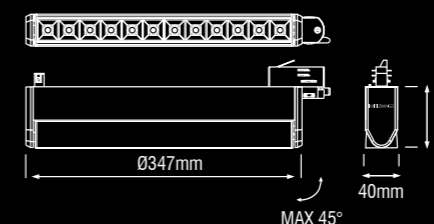

5 years warranty

• DODICI TRACK

Powerful but balanced lighting, anywhere you want it. That is what the Dodici Track (12 light sources, 347 mm) has to offer you. Simply click the elegant fixture in your track and tilt as desired. Distinctive? Yes, thanks to the compact size, the minimalist design and the contemporary black interior.

Dodici Track

Description	∧	white	black
1550lm 927 19.5W	15°	701GW92715F0	701GB92715F0
1650lm 930 19.5W	15°	701GW93015F0	701GB93015F0
1750lm 830 19.5W	15°	701HW83015F0	701HB83015F0
1550lm 927 19.5W	30°	701GW92730F0	701GB92730F0
1650lm 930 19.5W	30°	701GW93030F0	701GB93030F0
1750lm 830 19.5W	30°	701HW83030F0	701HB83030F0
1550lm 927 19.5W	45°	701GW92745F0	701GB92745F0
1650lm 930 19.5W	45°	701GW93045F0	701GB93045F0
1750lm 830 19.5W	45°	701HW83045F0	701HB83045F0