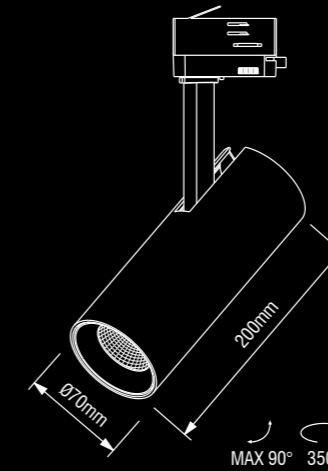

3 years warranty

Tesoro

Description	Beam angle	white	black
1550lm 927 19W	20°	603GW9272000	603GB9272000
1650lm 930 19W	20°	603GW9302000	603GB9302000
1800lm 940 19W	20°	603HW9402000	603HB9402000
2200lm 840 19W	20°	603IW8402000	603IB8402000
1550lm 927 19W	30°	603GW9273000	603GB9273000
1650lm 930 19W	30°	603GW9303000	603GB9303000
1800lm 940 19W	30°	603HW9403000	603HB9403000
2200lm 840 19W	30°	603IW8403000	603IB8403000
1550lm 927 19W	45°	603GW9274500	603GB9274500
1650lm 930 19W	45°	603GW9304500	603GB9304500
1800lm 940 19W	45°	603HW9404500	603HB9404500
2200lm 840 19W	45°	603IW8404500	603IB8404500

• TESORO

The Tesoro is a powerful track led spotlight with reflector, luxurious and extremely versatile. This small track spot is for use on a 3-phase track. This makes the Tesoro the luminaire of choice in a retail and hospitality. Choose from several options in colour, controllability, CCT and beam angles. No wonder the elegant Tesoro is a favourite among lighting designers.