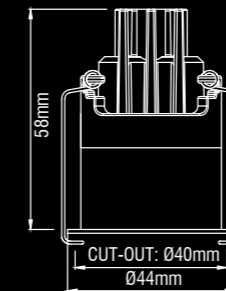

Dea Amata XS

Description	reflector	∧	white	black
180lm 840 2.1W	black high gloss	18°	211AW84018BG00	211AB84018BG00
150lm 927 2.1W	black high gloss	18°	211AW92718BG00	211AB92718BG00
160lm 930 2.1W	black high gloss	18°	211AW93018BG00	211AB93018BG00
180lm 840 2.1W	silver high gloss	18°	211AW84018SG00	211AB84018SG00
150lm 927 2.1W	silver high gloss	18°	211AW92718SG00	211AB92718SG00
160lm 930 2.1W	silver high gloss	18°	211AW93018SG00	211AB93018SG00
180lm 840 2.1W	chrome	18°	211AW84018CH00	211AB84018CH00
150lm 927 2.1W	chrome	18°	211AW92718CH00	211AB92718CH00
160lm 930 2.1W	chrome	18°	211AW93018CH00	211AB93018CH00
180lm 840 2.1W	white	18°	211AW84018WH00	211AB84018WH00
150lm 927 2.1W	white	18°	211AW92718WH00	211AB92718WH00
160lm 930 2.1W	white	18°	211AW93018WH00	211AB93018WH00
180lm 840 2.1W	gold	18°	211AW84018GO00	211AB84018GO00
150lm 927 2.1W	gold	18°	211AW92718GO00	211AB92718GO00
160lm 930 2.1W	gold	18°	211AW93018GO00	211AB93018GO00

Driver (700mA/3Vf) must be ordered separately.