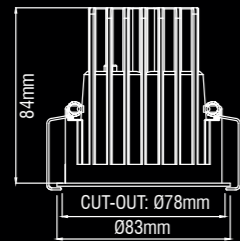

Description	reflector	∧	white	black
1080lm 927 12.5W	black high gloss	40°	213EW92740BG00	213EB92740BG00
1120lm 930 12.5W	black high gloss	40°	213EW93040BG00	213EB93040BG00
1130lm 940 12.5W	black high gloss	40°	213EW94040BG00	213EB94040BG00
1250lm 927 12.5W	silver high gloss	35°	213FW92735SG00	213FB92735SG00
1300lm 930 12.5W	silver high gloss	35°	213FW93035SG00	213FB93035SG00
1300lm 940 12.5W	silver high gloss	35°	213FW94035SG00	213FB94035SG00
1250lm 927 12.5W	chrome	40°	213FW92740CH00	213FB92740CH00
1300lm 930 12.5W	chrome	40°	213FW93040CH00	213FB93040CH00
1300lm 940 12.5W	chrome	40°	213FW94040CH00	213FB94040CH00
1170lm 927 12.5W	white	45°	213EW92745WH00	213EB92745WH00
1220lm 930 12.5W	white	45°	213EW93045WH00	213EB93045WH00
1220lm 940 12.5W	white	45°	213EW94045WH00	213EB94045WH00
1140lm 927 12.5W	gold	40°	213EW92740GO00	213EB92740GO00
1190lm 930 12.5W	gold	40°	213EW93040GO00	213EB93040GO00
1200lm 940 12.5W	gold	40°	213EW94040GO00	213EB94040GO00

Driver (350mA/33.8-35.9Vf) must be ordered separately.