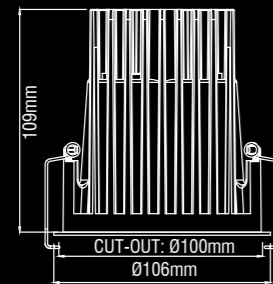

Dea Amata XM

Description	reflector	∧	white	black
1550lm 927 17.5W	black high gloss	45°	214GW92745BG00	214GB92745BG00
1620lm 930 17.5W	black high gloss	45°	214GW93045BG00	214GB93045BG00
1650lm 940 17.5W	black high gloss	45°	214GW94045BG00	214GB94045BG00
1750lm 927 17.5W	silver high gloss	45°	214HW92745SG00	214HB92745SG00
1825lm 930 17.5W	silver high gloss	45°	214HW93045SG00	214HB93045SG00
1850lm 940 17.5W	silver high gloss	45°	214HW94045SG00	214HB94045SG00
1630lm 927 17.5W	chrome	45°	214GW92745CH00	214GB92745CH00
1700lm 930 17.5W	chrome	45°	214GW93045CH00	214GB93045CH00
1720lm 940 17.5W	chrome	45°	214GW94045CH00	214GB94045CH00
1580lm 927 17.5W	white	45°	214GW92745WH00	214GB92745WH00
1650lm 930 17.5W	white	45°	214GW93045WH00	214GB93045WH00
1670lm 940 17.5W	white	45°	214GW94045WH00	214GB94045WH00
1580lm 927 17.5W	gold	45°	214GW92745GO00	214GB92745GO00
1650lm 930 17.5W	gold	45°	214GW93045GO00	214GB93045GO00
1670lm 940 17.5W	gold	45°	214GW94045GO00	214GB94045GO00

Driver (500mA/32.8-34.8Vf) must be ordered separately.