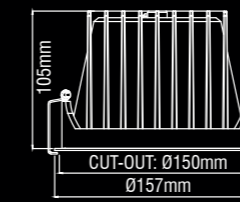

Dea Amata L

Description	reflector	∧	white	black
1340lm-2460lm 927 11.5-24W	black high gloss	40°	215FW92740BG00	215FB92740BG00
1400lm-2550lm 930 11.5-24W	black high gloss	40°	215FW93040BG00	215FB93040BG00
1370lm-2620lm 940 11.5-24W	black high gloss	40°	215FW94040BG00	215FB94040BG00
1480lm-2720lm 927 11.5-24W	silver high gloss	35°	215FW92735SG00	215FB92735SG00
1540lm-2830lm 930 11.5-24W	silver high gloss	35°	215GW93035SG00	215GB93035SG00
1520lm-2900lm 940 11.5-24W	silver high gloss	35°	215GW94035SG00	215GB94035SG00
1300lm-2500lm 927 11.5-24W	chrome	40°	215FW92740CH00	215FB92740CH00
1350lm-2600lm 930 11.5-24W	chrome	40°	215FW93040CH00	215FB93040CH00
1400lm-2650lm 940 11.5-24W	chrome	40°	215FW94040CH00	215FB94040CH00
1300lm-2500lm 927 11.5-24W	white	50°	215FW92750WH00	215FB92750WH00
1350lm-2600lm 930 11.5-24W	white	50°	215FW93050WH00	215FB93050WH00
1400lm-2650lm 940 11.5-24W	white	50°	215FW94050WH00	215FB94050WH00
1320lm-2430lm 927 11.5-24W	gold	45°	215FW92750GO00	215FB92750GO00
1380lm-2520lm 930 11.5-24W	gold	45°	215FW93050GO00	215FB93050GO00
1350lm-2590lm 940 11.5-24W	gold	45°	215FW94050GO00	215FB94050GO00

Driver (350-700mA/32.4-34.1Vf) must be ordered separately.