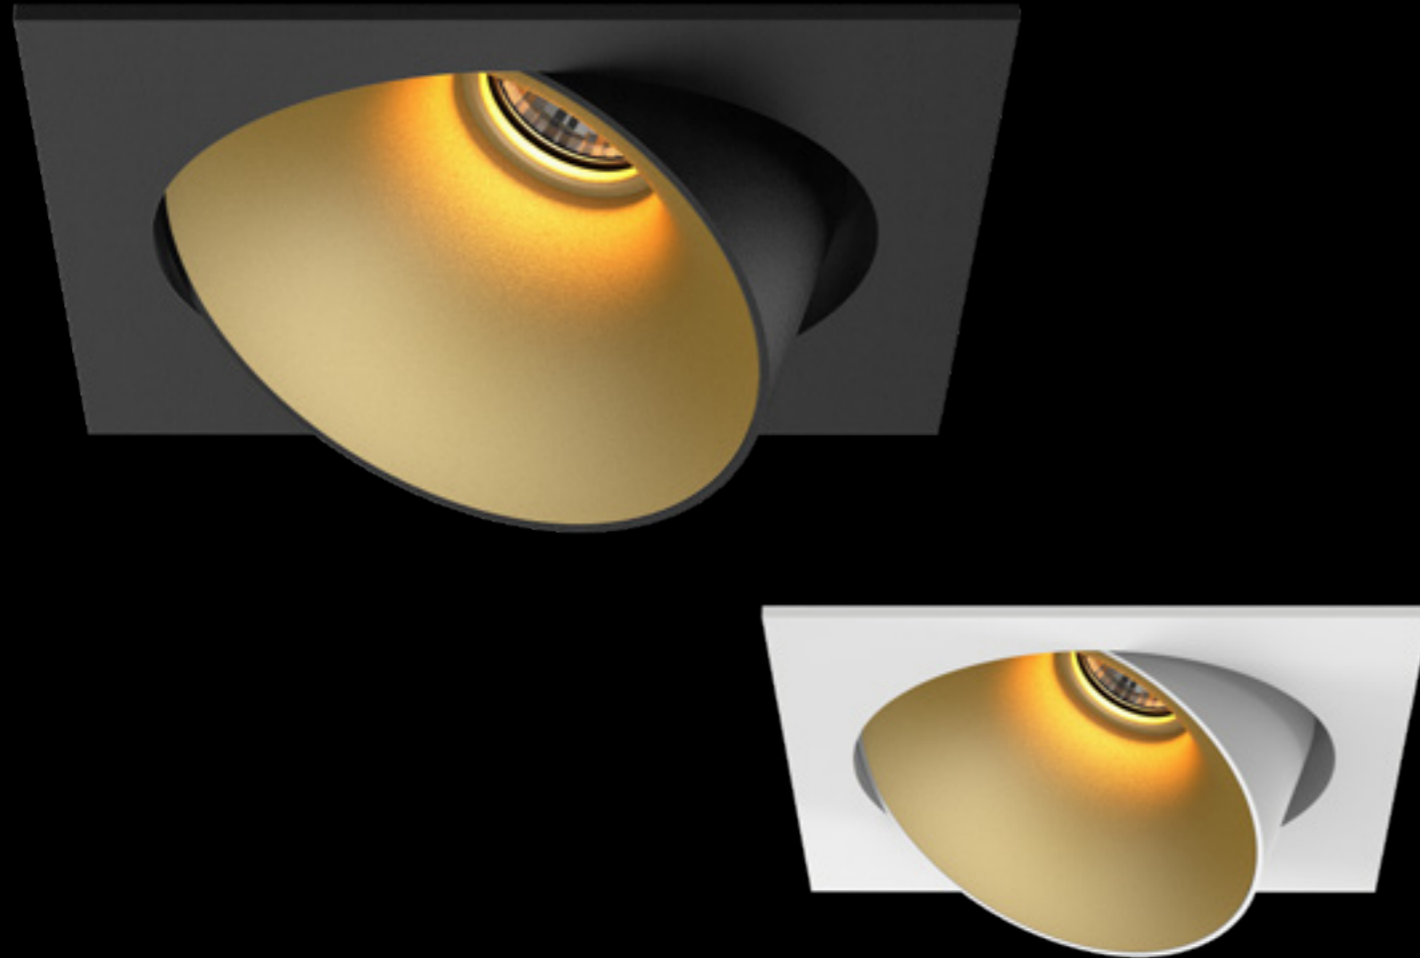

## • DEA CERES

Looking for an even more modern look? The square Dea Ceres adds a touch of magic wherever you want, exactly how you want it. The fresh and modern design makes this luminaire an excellent addition to every office. Choose the White, Silver or Chrome variants and 4000K to create even more fresh working conditions. Gold and Black guarantee a warm and classy output.

WHITE/GOLD

WHITE/SILVER HIGH GLOSS

WHITE/WHITE

WHITE/BLACK HIGH GLOSS

WHITE/BLACK MATT

WHITE/CHROME

Dea Ceres S

Description	reflector	∧	white	black
830lm 927 8.5W	black high gloss	40°	129DW92740BG00	129DB92740BG00
860lm 930 8.5W	black high gloss	40°	129DW93040BG00	129DB93040BG00
870lm 940 8.5W	black high gloss	40°	129DW94040BG00	129DB94040BG00
900lm 927 8.5W	silver high gloss	40°	129DW92740SG00	129DB92740SG00
950lm 930 8.5W	silver high gloss	40°	129DW93040SG00	129DB93040SG00
960lm 940 8.5W	silver high gloss	40°	129DW94040SG00	129DB94040SG00
890lm 927 8.5W	chrome	40°	129DW92740CH00	129DB92740CH00
930lm 930 8.5W	chrome	40°	129DW93040CH00	129DB93040CH00
940lm 940 8.5W	chrome	40°	129DW94040CH00	129DB94040CH00
840lm 927 8.5W	white	40°	129DW92740WH00	129DB92740WH00
880lm 930 8.5W	white	40°	129DW93040WH00	129DB93040WH00
890lm 940 8.5W	white	40°	129DW94040WH00	129DB94040WH00
840lm 927 8.5W	gold	40°	129DW92740GO00	129DB92740GO00
880lm 930 8.5W	gold	40°	129DW93040GO00	129DB93040GO00
890lm 940 8.5W	gold	40°	129DW94040GO00	129DB94040GO00
760lm 927 8.5W	black matt	40°	129DW92740BM00	129DB92740BM00
800lm 930 8.5W	black matt	40°	129DW93040BM00	129DB93040BM00
810lm 940 8.5W	black matt	40°	129DW94040BM00	129DB94040BM00