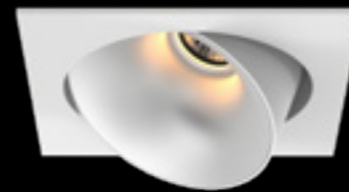

WHITE/GOLD

WHITE/SILVER HIGH GLOSS

WHITE/WHITE

WHITE/BLACK HIGH GLOSS

WHITE/BLACK MATT

WHITE/CHROME

Dea Ceres S

Description	reflector	∧	white	black
830lm 927 8.5W	black high gloss	40°	129DW92740BG00	129DB92740BG00
860lm 930 8.5W	black high gloss	40°	129DW93040BG00	129DB93040BG00
870lm 940 8.5W	black high gloss	40°	129DW94040BG00	129DB94040BG00
900lm 927 8.5W	silver high gloss	40°	129DW92740SG00	129DB92740SG00
950lm 930 8.5W	silver high gloss	40°	129DW93040SG00	129DB93040SG00
960lm 940 8.5W	silver high gloss	40°	129DW94040SG00	129DB94040SG00
890lm 927 8.5W	chrome	40°	129DW92740CH00	129DB92740CH00
930lm 930 8.5W	chrome	40°	129DW93040CH00	129DB93040CH00
940lm 940 8.5W	chrome	40°	129DW94040CH00	129DB94040CH00
840lm 927 8.5W	white	40°	129DW92740WH00	129DB92740WH00
880lm 930 8.5W	white	40°	129DW93040WH00	129DB93040WH00
890lm 940 8.5W	white	40°	129DW94040WH00	129DB94040WH00
840lm 927 8.5W	gold	40°	129DW92740GO00	129DB92740GO00
880lm 930 8.5W	gold	40°	129DW93040GO00	129DB93040GO00
890lm 940 8.5W	gold	40°	129DW94040GO00	129DB94040GO00
760lm 927 8.5W	black matt	40°	129DW92740BM00	129DB92740BM00
800lm 930 8.5W	black matt	40°	129DW93040BM00	129DB93040BM00
810lm 940 8.5W	black matt	40°	129DW94040BM00	129DB94040BM00