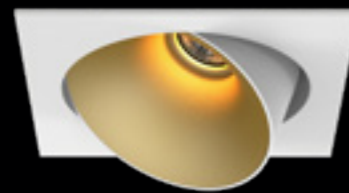

WHITE/GOLD