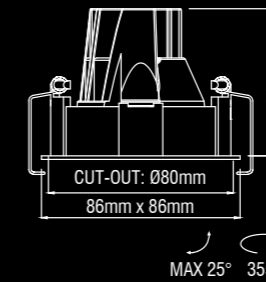

WHITE/GOLD

WHITE/SILVER HIGH GLOSS

WHITE/WHITE

WHITE/BLACK HIGH GLOSS

WHITE/BLACK MATT

WHITE/CHROME

Dea Ceres S

Description	reflector	∧	white	black
830lm 927 8.5W	black high gloss	40°	129DW92740BG00	129DB92740BG00
860lm 930 8.5W	black high gloss	40°	129DW93040BG00	129DB93040BG00
870lm 940 8.5W	black high gloss	40°	129DW94040BG00	129DB94040BG00
900lm 927 8.5W	silver high gloss	40°	129DW92740SG00	129DB92740SG00
950lm 930 8.5W	silver high gloss	40°	129DW93040SG00	129DB93040SG00
960lm 940 8.5W	silver high gloss	40°	129DW94040SG00	129DB94040SG00
890lm 927 8.5W	chrome	40°	129DW92740CH00	129DB92740CH00
930lm 930 8.5W	chrome	40°	129DW93040CH00	129DB93040CH00
940lm 940 8.5W	chrome	40°	129DW94040CH00	129DB94040CH00
840lm 927 8.5W	white	40°	129DW92740WH00	129DB92740WH00
880lm 930 8.5W	white	40°	129DW93040WH00	129DB93040WH00
890lm 940 8.5W	white	40°	129DW94040WH00	129DB94040WH00
840lm 927 8.5W	gold	40°	129DW92740GO00	129DB92740GO00
880lm 930 8.5W	gold	40°	129DW93040GO00	129DB93040GO00
890lm 940 8.5W	gold	40°	129DW94040GO00	129DB94040GO00
760lm 927 8.5W	black matt	40°	129DW92740BM00	129DB92740BM00
800lm 930 8.5W	black matt	40°	129DW93040BM00	129DB93040BM00
810lm 940 8.5W	black matt	40°	129DW94040BM00	129DB94040BM00