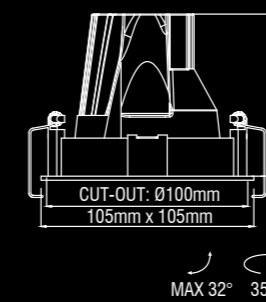

Dea Ceres M

Description	reflector	∧	white	black
1140lm 927 12.5W	black high gloss	40°	131EW92740BG00	131EB92740BG00
1180lm 930 12.5W	black high gloss	40°	131EW93040BG00	131EB93040BG00
1200lm 940 12.5W	black high gloss	40°	131EW94040BG00	131EB94040BG00
1240lm 927 12.5W	silver high gloss	40°	131EW92740SG00	131EB92740SG00
1290lm 930 12.5W	silver high gloss	40°	131FW93040SG00	131FB93040SG00
1300lm 940 12.5W	silver high gloss	40°	131FW94040SG00	131FB94040SG00
1200lm 927 12.5W	chrome	40°	131EW92740CH00	131EB92740CH00
1260lm 930 12.5W	chrome	40°	131FW93040CH00	131FB93040CH00
1270lm 940 12.5W	chrome	40°	131FW94040CH00	131FB94040CH00
1160lm 927 12.5W	white	40°	131EW92740WH00	131EB92740WH00
1200lm 930 12.5W	white	40°	131EW93040WH00	131EB93040WH00
1220lm 940 12.5W	white	40°	131EW94040WH00	131EB94040WH00
1160lm 927 12.5W	gold	40°	131EW92740GO00	131EB92740GO00
1200lm 930 12.5W	gold	40°	131EW93040GO00	131EB93040GO00
1220lm 940 12.5W	gold	40°	131EW94040GO00	131EB94040GO00
1060lm 927 12.5W	black matt	40°	131EW92740BM00	131EB92740BM00
1120lm 930 12.5W	black matt	40°	131EW93040BM00	131EB93040BM00
1130lm 940 12.5W	black matt	40°	131EW94040BM00	131EB94040BM00

Driver (350mA/34.1Vf) must be ordered separately.