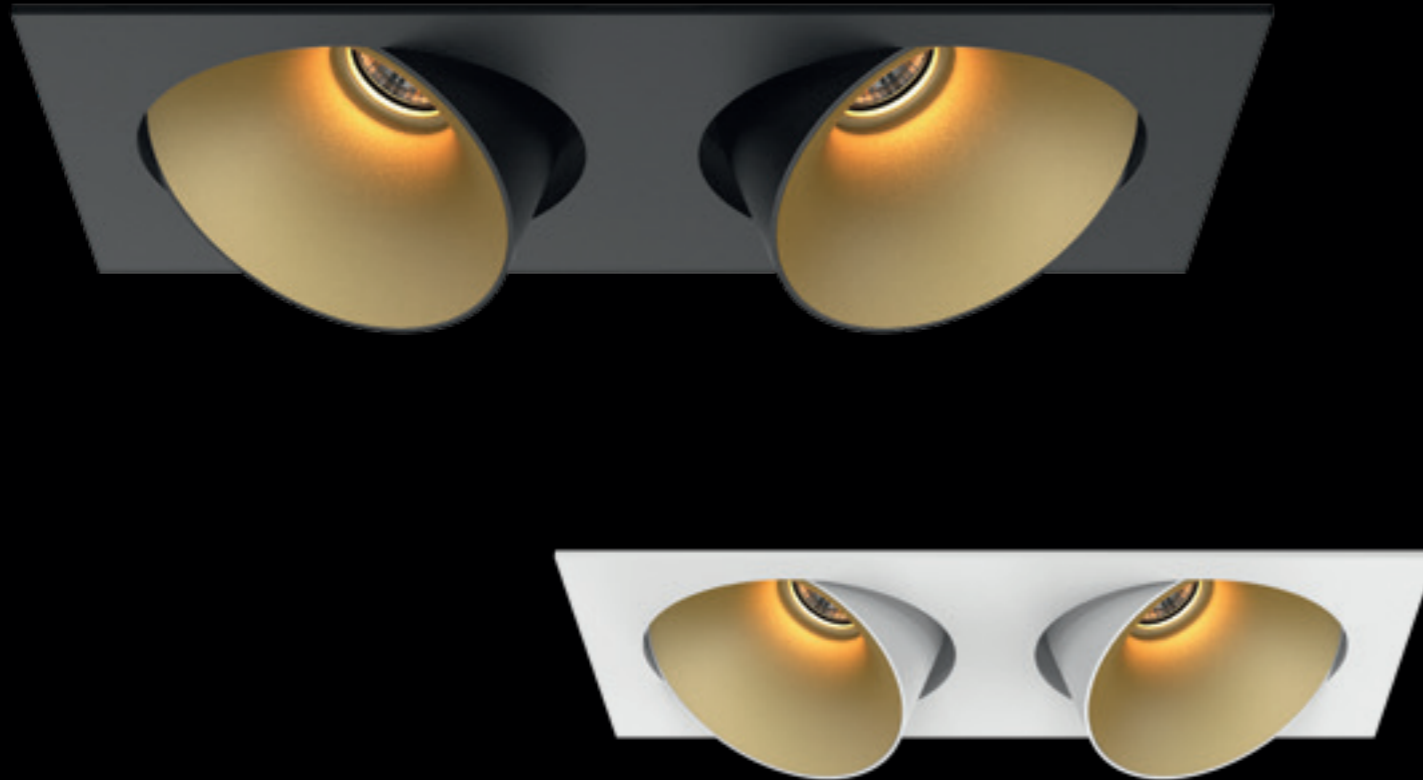

## • DEA CONCORDIA

Let's double up! The same charming looks and double the possibilities. Just adjust your beam angle and flux according to your required illumination. Create exactly your atmosphere of choice thanks to the various colours and dim to warm option. The high CRI and 4000K possibilities enable the Dea Concordia to freshen up any office. Available in small and medium size.

WHITE/SILVER HIGH GLOSS

WHITE/WHITE

WHITE/BLACK HIGH GLOSS

WHITE/BLACK MATT

WHITE/CHROME

Dea Concordia S

Description	reflector	∧	white	black
2x830lm 927 2x8.5W	black high gloss	40°	132DW92740BG00	132DB92740BG00
2x860lm 930 2x8.5W	black high gloss	40°	132DW93040BG00	132DB93040BG00
2x870lm 940 2x8.5W	black high gloss	40°	132DW94040BG00	132DB94040BG00
2x900lm 927 2x8.5W	silver high gloss	40°	132DW92740SG00	132DB92740SG00
2x950lm 930 2x8.5W	silver high gloss	40°	132DW93040SG00	132DB93040SG00
2x960lm 940 2x8.5W	silver high gloss	40°	132DW94040SG00	132DB94040SG00
2x890lm 927 2x8.5W	chrome	40°	132DW92740CH00	132DB92740CH00
2x930lm 930 2x8.5W	chrome	40°	132DW93040CH00	132DB93040CH00
2x940lm 940 2x8.5W	chrome	40°	132DW94040CH00	132DB94040CH00
2x840lm 927 2x8.5W	white	40°	132DW92740WH00	132DB92740WH00
2x880lm 930 2x8.5W	white	40°	132DW93040WH00	132DB93040WH00
2x890lm 940 2x8.5W	white	40°	132DW94040WH00	132DB94040WH00
2x840lm 927 2x8.5W	gold	40°	132DW92740GO00	132DB92740GO00
2x880lm 930 2x8.5W	gold	40°	132DW93040GO00	132DB93040GO00
2x890lm 940 2x8.5W	gold	40°	132DW94040GO00	132DB94040GO00
2x760lm 927 2x8.5W	black matt	40°	132DW92740BM00	132DB92740BM00
2x800lm 930 2x8.5W	black matt	40°	132DW93040BM00	132DB93040BM00
2x810lm 940 2x8.5W	black matt	40°	132DW94040BM00	132DB94040BM00