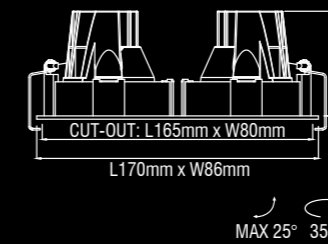

WHITE/SILVER HIGH GLOSS

WHITE/WHITE

WHITE/BLACK HIGH GLOSS

WHITE/BLACK MATT

WHITE/CHROME

Dea Concordia S

Description	reflector	∧	white	black
2x830lm 927 2x8.5W	black high gloss	40°	132DW92740BG00	132DB92740BG00
2x860lm 930 2x8.5W	black high gloss	40°	132DW93040BG00	132DB93040BG00
2x870lm 940 2x8.5W	black high gloss	40°	132DW94040BG00	132DB94040BG00
2x900lm 927 2x8.5W	silver high gloss	40°	132DW92740SG00	132DB92740SG00
2x950lm 930 2x8.5W	silver high gloss	40°	132DW93040SG00	132DB93040SG00
2x960lm 940 2x8.5W	silver high gloss	40°	132DW94040SG00	132DB94040SG00
2x890lm 927 2x8.5W	chrome	40°	132DW92740CH00	132DB92740CH00
2x930lm 930 2x8.5W	chrome	40°	132DW93040CH00	132DB93040CH00
2x940lm 940 2x8.5W	chrome	40°	132DW94040CH00	132DB94040CH00
2x840lm 927 2x8.5W	white	40°	132DW92740WH00	132DB92740WH00
2x880lm 930 2x8.5W	white	40°	132DW93040WH00	132DB93040WH00
2x890lm 940 2x8.5W	white	40°	132DW94040WH00	132DB94040WH00
2x840lm 927 2x8.5W	gold	40°	132DW92740GO00	132DB92740GO00
2x880lm 930 2x8.5W	gold	40°	132DW93040GO00	132DB93040GO00
2x890lm 940 2x8.5W	gold	40°	132DW94040GO00	132DB94040GO00
2x760lm 927 2x8.5W	black matt	40°	132DW92740BM00	132DB92740BM00
2x800lm 930 2x8.5W	black matt	40°	132DW93040BM00	132DB93040BM00
2x810lm 940 2x8.5W	black matt	40°	132DW94040BM00	132DB94040BM00