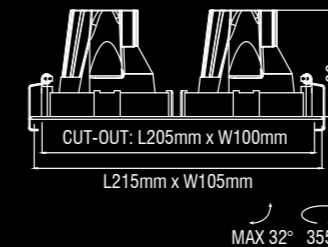

Dea Concordia M

Description	reflector	∧	white	black
2x1140lm 927 2x12.5W	black high gloss	40°	133EW92740BG00	133EB92740BG00
2x1180lm 930 2x12.5W	black high gloss	40°	133EW93040BG00	133EB93040BG00
2x1200lm 940 2x12.5W	black high gloss	40°	133EW94040BG00	133EB94040BG00
2x1240lm 927 2x12.5W	silver high gloss	40°	133EW92740SG00	133EB92740SG00
2x1290lm 930 2x12.5W	silver high gloss	40°	133FW93040SG00	133FB93040SG00
2x1300lm 940 2x12.5W	silver high gloss	40°	133FW94040SG00	133FB94040SG00
2x1200lm 927 2x12.5W	chrome	40°	133EW92740CH00	133EB92740CH00
2x1260lm 930 2x12.5W	chrome	40°	133FW93040CH00	133FB93040CH00
2x1270lm 940 2x12.5W	chrome	40°	133FW94040CH00	133FB94040CH00
2x1160lm 927 2x12.5W	white	40°	133EW92740WH00	133EB92740WH00
2x1200lm 930 2x12.5W	white	40°	133EW93040WH00	133EB93040WH00
2x1220lm 940 2x12.5W	white	40°	133EW94040WH00	133EB94040WH00
2x1160lm 927 2x12.5W	gold	40°	133EW92740GO00	133EB92740GO00
2x1200lm 930 2x12.5W	gold	40°	133EW93040GO00	133EB93040GO00
2x1220lm 940 2x12.5W	gold	40°	133EW94040GO00	133EB94040GO00
2x1060lm 927 2x12.5W	black matt	40°	133EW92740BM00	133EB92740BM00
2x1120lm 930 2x12.5W	black matt	40°	133EW93040BM00	133EB93040BM00
2x1130lm 940 2x12.5W	black matt	40°	133EW94040BM00	133EB94040BM00

Driver (350mA/34.1Vf) must be ordered separately.