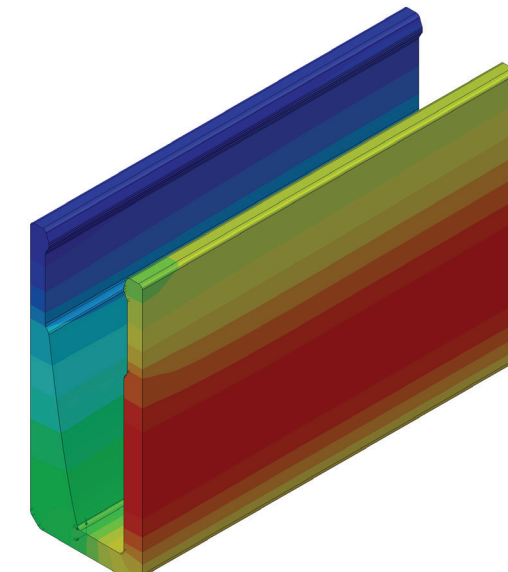

# NANO LINE LED PROFILE

**NANO LINE; 6 x 14 mm**

Nano Line (6x14mm) is the smallest linear profile in our current offer. As the diffuser we use UV resistant silicone material to achieve diffused, soft, homogenous, LEDs DOT's FREE 6mm line of light. The profile is dedicated for indirect light with 8mm width LED stripes. The heat dissipation of that profile can handle load of the LEDs up to 10W/m. Considering small capability of heat dissipation main application for the profile is accent led lighting with small power LEDs load. The profile can be recess into the floor (is walk over safe), walls, ceiling, kitchen furniture, tables. With the complete IP67 rated encapsulation the lamp will meet the wet environment requirements and the number of applications expands of showers, bathrooms, swimming pools, walking pads, sun terrace etc.

Nano Line  
Floor mounting

Nano Line recessed into  
wood counter top / desk

Nano Line  
Wall mounting

Nano Line  
Side mounted profile

Temperature (Solid) [°C]  
Temperature ambient: 25°C  
Total power: 10W/m (126 LEDs)  
LED stripe: 6-DURIS

Finnish aluminum end caps:  
EC-NL-H3L, EC-NL-H4R

Polar Candela Distribution Plot  
Using Missed Rays

AL-NL  
AB-NL  
EC-NL-H3L