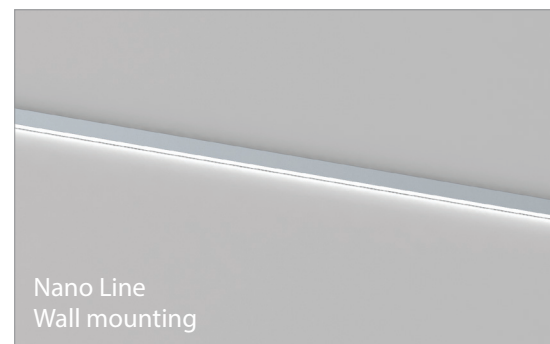

# NANO LINE LED PROFILE

**NANO LINE; 6 x 14 mm**

Nano Line (6x14mm) is the smallest linear profile in our current offer. As the diffuser we use UV resistant silicone material to achieve diffused, soft, homogenous, LEDs DOT's FREE 6mm line of light. The profile is dedicated for indirect light with 8mm width LED stripes. The heat dissipation of that profile can handle load of the LEDs up to 10W/m. Considering small capability of heat dissipation main application for the profile is accent led lighting with small power LEDs load. The profile can be recess into the floor (is walk over safe), walls, ceiling, kitchen furniture, tables. With the complete IP67 rated encapsulation the lamp will meet the wet environment requirements and the number of applications expands of showers, bathrooms, swimming pools, walking pads, sun terrace etc.

Nano Line  
Floor mounting

Nano Line recessed into  
wood counter top / desk

Nano Line  
Wall mounting

Nano Line  
Side mounted profile

Temperature (Solid) [°C]  
Temperature ambient: 25°C  
Total power: 10W/m (126 LEDs)  
LED stripe: 6-DURIS