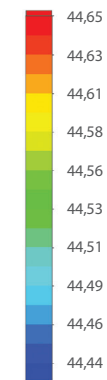

# NANO LINE LED PROFILE

**NANO LINE; 6 x 14 mm**

Nano Line (6x14mm) is the smallest linear profile in our current offer. As the diffuser we use UV resistant silicone material to achieve diffused, soft, homogenous, LEDs DOT's FREE 6mm line of light. The profile is dedicated for indirect light with 8mm width LED stripes. The heat dissipation of that profile can handle load of the LEDs up to 10W/m. Considering small capability of heat dissipation main application for the profile is accent led lighting with small power LEDs load. The profile can be recess into the floor (is walk over safe), walls, ceiling, kitchen furniture, tables. With the complete IP67 rated encapsulation the lamp will meet the wet environment requirements and the number of applications expands of showers, bathrooms, swimming pools, walking pads, sun terrace etc.

Nano Line  
Floor mounting

Nano Line recessed into  
wood counter top / desk

Nano Line  
Wall mounting

Nano Line  
Side mounted profile

Temperature (Solid) [°C]  
Temperature ambient: 25°C  
Total power: 10W/m (126 LEDs)  
LED stripe: 6-DURIS

Finnish aluminum end caps:  
EC-NL-H3L, EC-NL-H4R

Polar Candela Distribution Plot  
Using Missed Rays

AL-NL  
AB-NL  
EC-NL-H3L