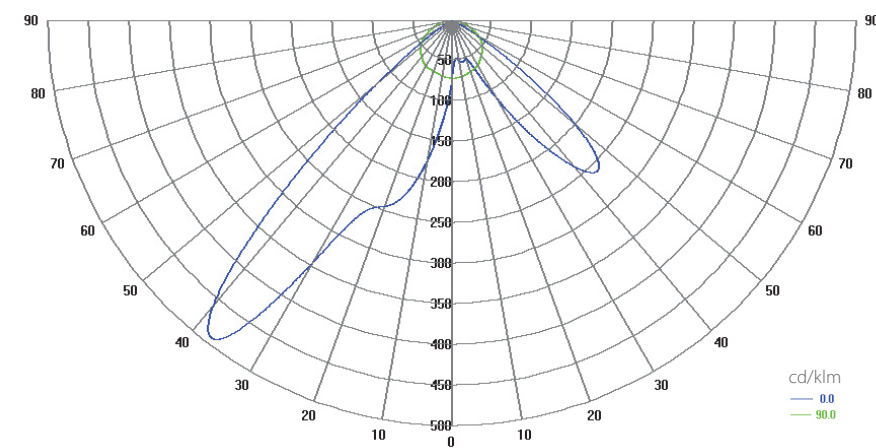

# NANO LINE LED PROFILE

**NANO LINE; 6 x 14 mm**

Nano Line (6x14mm) is the smallest linear profile in our current offer. As the diffuser we use UV resistant silicone material to achieve diffused, soft, homogenous, LEDs DOT's FREE 6mm line of light. The profile is dedicated for indirect light with 8mm width LED stripes. The heat dissipation of that profile can handle load of the LEDs up to 10W/m. Considering small capability of heat dissipation main application for the profile is accent led lighting with small power LEDs load. The profile can be recess into the floor (is walk over safe), walls, ceiling, kitchen furniture, tables. With the complete IP67 rated encapsulation the lamp will meet the wet environment requirements and the number of applications expands of showers, bathrooms, swimming pools, walking pads, sun terrace etc.

Nano Line  
Floor mounting

Nano Line recessed into  
wood counter top / desk

Nano Line  
Wall mounting

Nano Line  
Side mounted profile

Temperature (Solid) [°C]  
Temperature ambient: 25°C  
Total power: 10W/m (126 LEDs)  
LED stripe: 6-DURIS

Finnish aluminum end caps:  
EC-NL-H3L, EC-NL-H4R

Polar Candela Distribution Plot  
Using Missed Rays

AL-NL  
AB-NL  
EC-NL-H3L