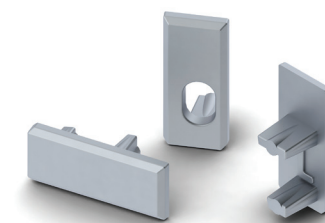

# NANO LINE LED PROFILE

**NANO LINE; 6 x 14 mm**

Nano Line (6x14mm) is the smallest linear profile in our current offer. As the diffuser we use UV resistant silicone material to achieve diffused, soft, homogenous, LEDs DOT's FREE 6mm line of light. The profile is dedicated for indirect light with 8mm width LED stripes. The heat dissipation of that profile can handle load of the LEDs up to 10W/m. Considering small capability of heat dissipation main application for the profile is accent led lighting with small power LEDs load. The profile can be recess into the floor (is walk over safe), walls, ceiling, kitchen furniture, tables. With the complete IP67 rated encapsulation the lamp will meet the wet environment requirements and the number of applications expands of showers, bathrooms, swimming pools, walking pads, sun terrace etc.

Nano Line  
Floor mounting

Nano Line recessed into  
wood counter top / desk

Nano Line  
Wall mounting

Nano Line  
Side mounted profile

Temperature (Solid) [°C]  
Temperature ambient: 25°C  
Total power: 10W/m (126 LEDs)  
LED stripe: 6-DURIS