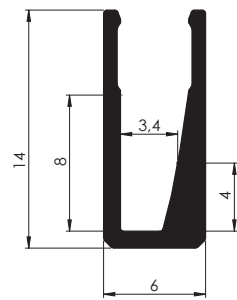

# NANO LINE LED PROFILE

**NANO LINE; 6 x 14 mm**

Nano Line (6x14mm) is the smallest linear profile in our current offer. As the diffuser we use UV resistant silicone material to achieve diffused, soft, homogenous, LEDs DOT's FREE 6mm line of light. The profile is dedicated for indirect light with 8mm width LED stripes. The heat dissipation of that profile can handle load of the LEDs up to 10W/m. Considering small capability of heat dissipation main application for the profile is accent led lighting with small power LEDs load. The profile can be recess into the floor (is walk over safe), walls, ceiling, kitchen furniture, tables. With the complete IP67 rated encapsulation the lamp will meet the wet environment requirements and the number of applications expands of showers, bathrooms, swimming pools, walking pads, sun terrace etc.

Nano Line  
Floor mounting

Nano Line recessed into  
wood counter top / desk

Nano Line  
Wall mounting

Nano Line  
Side mounted profile

Temperature (Solid) [°C]  
Temperature ambient: 25°C  
Total power: 10W/m (126 LEDs)  
LED stripe: 6-DURIS