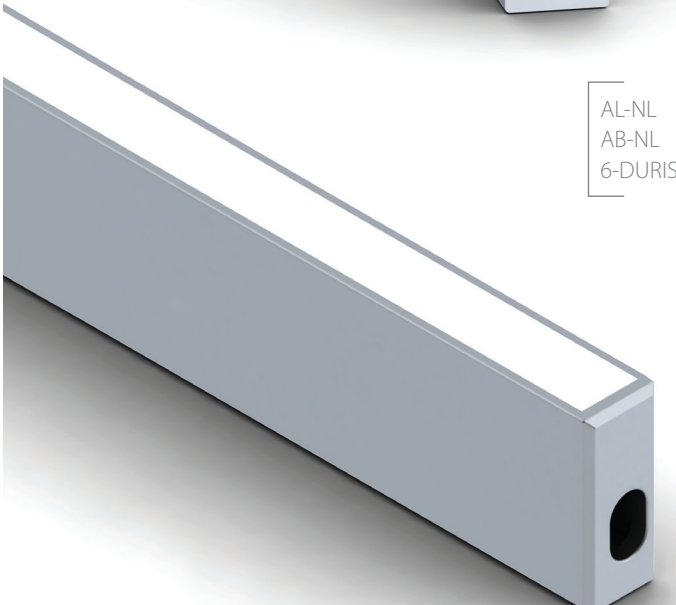

AL-NL
AB-NL
6-DURIS