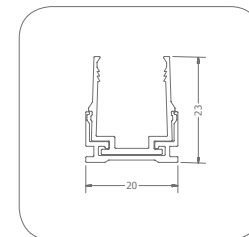

Maxi Domed PL

Lengths	Product Code
500mm	013-2011
1000mm	013-2010
2000mm	013-2009

Mini Neon PL

Lengths	Product Code
500mm	013-1011
1000mm	013-1010
2000mm	013-1009

Maxi Domed CR

Lengths	Product Code
100mm	013-2013
300mm	013-2014
500mm	013-2015
900mm	013-2016

Neon Profile Codes

SL-Self Locking Neon profiles ST-Standard Neon Profile PL-Plastic Neon Profile CR-Curved Neon Profiles CR1-Curved Neon Profiles

LED Flex Limited

Neon Flex Accessories

Lengths	Product Code
100mm	N/A
300mm	N/A
500mm	N/A
1000mm	013-2017

Lengths	Product Code
100mm	013-3116
300mm	013-3117
500mm	013-3118
900mm	013-3119

Lengths	Product Code
35mm	013-3115
500mm	013-3114
1000mm	013-3113
2000mm	013-3112

Lengths	Product Code
35mm	013-1301
500mm	013-1302
1000mm	013-1303
2000mm	013-1304

Lengths	Product Code
35mm	013-3104
500mm	013-3103
1000mm	013-3102
2000mm	013-3101

Options	Availability
2 pin	✓
3 pin	✓
4 pin	✓

Lengths	Product Code
500mm	013-3111
1000mm	013-3110
2000mm	013-3109

Options	Availability
2 pin	✓
3 pin	✓
4 pin	✓