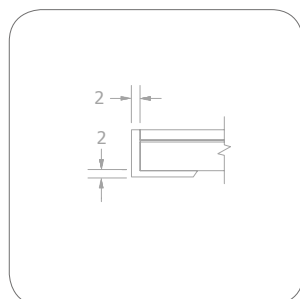

Neon Flex Injection Moulds

LEFT-SIDE CONNECTOR	MICRO NEON SV	MINI NEON	MAXI NEON	ULTIMO NEON SV
INGRESS PROTECTION (IP)	IP68	IP68	IP68	IP68
SINGLE COLOUR	✓	✓	✓	✓
RGB	N/A	N/A	✓	N/A
RGBW	N/A	N/A	✓	N/A
PIXEL	N/A	N/A	✓	N/A
DUAL COLOUR	N/A	N/A	✓	N/A

IN-LINE CONNECTOR	MICRO NEON SV	MINI NEON	MAXI NEON	ULTIMO NEON SV
INGRESS PROTECTION (IP)	IP68	IP68	IP68	IP68
SINGLE COLOUR	✓	✓	✓	✓
RGB	N/A	N/A	✓	N/A
RGBW	N/A	N/A	✓	N/A
PIXEL	N/A	N/A	✓	N/A
DUAL COLOUR	N/A	N/A	✓	N/A

BOTTOM CONNECTOR	MICRO NEON SV	MINI NEON	MAXI NEON	ULTIMO NEON SV
INGRESS PROTECTION (IP)	IP68	IP68	IP68	IP68
SINGLE COLOUR	✓	✓	✓	✓
RGB	N/A	N/A	✓	N/A
RGBW	N/A	N/A	✓	N/A
PIXEL	N/A	N/A	✓	N/A
DUAL COLOUR	N/A	N/A	✓	N/A

END CONNECTOR	MICRO NEON SV	MINI NEON	MAXI NEON	ULTIMO NEON SV
INGRESS PROTECTION (IP)	IP68	IP68	IP68	IP68
SINGLE COLOUR	✓	✓	✓	✓
RGB	N/A	N/A	✓	N/A
RGBW	N/A	N/A	✓	N/A
PIXEL	N/A	N/A	✓	N/A
DUAL COLOUR	N/A	N/A	✓	N/A