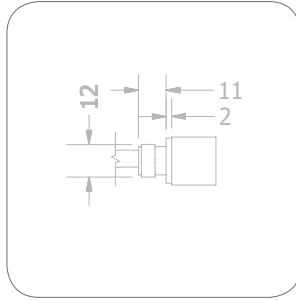

Lengths	Product Code
35mm	013-3104
500mm	013-3103
1000mm	013-3102
2000mm	013-3101

Options	Availability
2 pin	✓
3 pin	✓
4 pin	✓

Lengths	Product Code
500mm	013-3111
1000mm	013-3110
2000mm	013-3109

Options	Availability
2 pin	✓
3 pin	✓
4 pin	✓

Neon Profile Codes

SL-Self Locking Neon profiles ST-Standard Neon Profile PL-Plastic Neon Profile CR-Curved Neon Profiles CR1-Curved Neon Profiles

Neon Flex Injection Moulds

LEFT-SIDE CONNECTOR	MICRO NEON TV	ULTIMO NEON TV	TRI-VIEW NEON	DOMED NEON
INGRESS PROTECTION (IP)	IP68	IP68	IP68	IP68
SINGLE COLOUR	✓	✓	✓	✓
RGB	N/A	✓	N/A	✓
RGBW	N/A	✓	N/A	✓
PIXEL	N/A	✓	N/A	✓
DUAL COLOUR	N/A	✓	N/A	✓