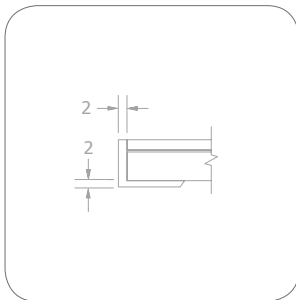

Lengths	Product Code
35mm	013-3104
500mm	013-3103
1000mm	013-3102
2000mm	013-3101

Options	Availability
2 pin	✓
3 pin	✓
4 pin	✓

Lengths	Product Code
500mm	013-3111
1000mm	013-3110
2000mm	013-3109

Options	Availability
2 pin	✓
3 pin	✓
4 pin	✓

Neon Profile Codes

SL-Self Locking Neon profiles ST-Standard Neon Profile PL-Plastic Neon Profile CR-Curved Neon Profiles CR1-Curved Neon Profiles

Neon Flex Injection Moulds

LEFT-SIDE CONNECTOR	MICRO NEON TV	ULTIMO NEON TV	TRI-VIEW NEON	DOMED NEON
INGRESS PROTECTION (IP)	IP68	IP68	IP68	IP68
SINGLE COLOUR	✓	✓	✓	✓
RGB	N/A	✓	N/A	✓
RGBW	N/A	✓	N/A	✓
PIXEL	N/A	✓	N/A	✓
DUAL COLOUR	N/A	✓	N/A	✓