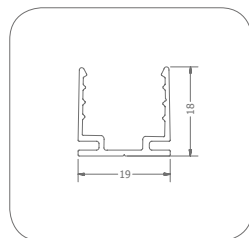

Maxi Domed PL

Lengths	Product Code
500mm	013-2011
1000mm	013-2010
2000mm	013-2009

Mini Neon PL

Lengths	Product Code
500mm	013-1011
1000mm	013-1010
2000mm	013-1009

Maxi Domed CR

Lengths	Product Code
100mm	013-2013
300mm	013-2014
500mm	013-2015
900mm	013-2016

Neon Profile Codes

SL-Self Locking Neon profiles ST-Standard Neon Profile PL-Plastic Neon Profile CR-Curved Neon Profiles CR1-Curved Neon Profiles

LED Flex Limited

Neon Flex Accessories

Lengths	Product Code
100mm	N/A
300mm	N/A
500mm	N/A
1000mm	013-2017

Lengths	Product Code
100mm	013-3116
300mm	013-3117
500mm	013-3118
900mm	013-3119

Lengths	Product Code
35mm	013-3115
500mm	013-3114
1000mm	013-3113
2000mm	013-3112

Lengths	Product Code
35mm	013-1301
500mm	013-1302
1000mm	013-1303
2000mm	013-1304

Lengths	Product Code
35mm	013-3104
500mm	013-3103
1000mm	013-3102
2000mm	013-3101

Options	Availability
2 pin	✓
3 pin	✓
4 pin	✓

Lengths	Product Code
500mm	013-3111
1000mm	013-3110
2000mm	013-3109

Options	Availability
2 pin	✓
3 pin	✓
4 pin	✓