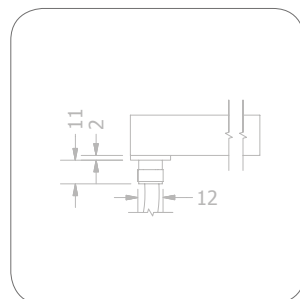

Neon Flex Injection Moulds

LEFT-SIDE CONNECTOR	MICRO NEON SV	MINI NEON	MAXI NEON	ULTIMO NEON SV
INGRESS PROTECTION (IP)	IP68	IP68	IP68	IP68
SINGLE COLOUR	✓	✓	✓	✓
RGB	N/A	N/A	✓	N/A
RGBW	N/A	N/A	✓	N/A
PIXEL	N/A	N/A	✓	N/A
DUAL COLOUR	N/A	N/A	✓	N/A

IN-LINE CONNECTOR	MICRO NEON SV	MINI NEON	MAXI NEON	ULTIMO NEON SV
INGRESS PROTECTION (IP)	IP68	IP68	IP68	IP68
SINGLE COLOUR	✓	✓	✓	✓
RGB	N/A	N/A	✓	N/A
RGBW	N/A	N/A	✓	N/A
PIXEL	N/A	N/A	✓	N/A
DUAL COLOUR	N/A	N/A	✓	N/A

BOTTOM CONNECTOR	MICRO NEON SV	MINI NEON	MAXI NEON	ULTIMO NEON SV
INGRESS PROTECTION (IP)	IP68	IP68	IP68	IP68
SINGLE COLOUR	✓	✓	✓	✓
RGB	N/A	N/A	✓	N/A
RGBW	N/A	N/A	✓	N/A
PIXEL	N/A	N/A	✓	N/A
DUAL COLOUR	N/A	N/A	✓	N/A

END CONNECTOR	MICRO NEON SV	MINI NEON	MAXI NEON	ULTIMO NEON SV
INGRESS PROTECTION (IP)	IP68	IP68	IP68	IP68
SINGLE COLOUR	✓	✓	✓	✓
RGB	N/A	N/A	✓	N/A
RGBW	N/A	N/A	✓	N/A
PIXEL	N/A	N/A	✓	N/A
DUAL COLOUR	N/A	N/A	✓	N/A