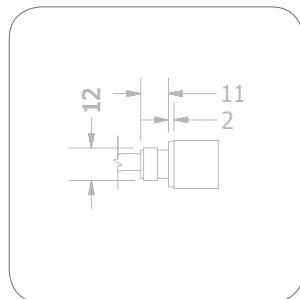

Neon Flex Injection Moulds

LEFT-SIDE CONNECTOR	MICRO NEON SV	MINI NEON	MAXI NEON	ULTIMO NEON SV
INGRESS PROTECTION (IP)	IP68	IP68	IP68	IP68
SINGLE COLOUR	✓	✓	✓	✓
RGB	N/A	N/A	✓	N/A
RGBW	N/A	N/A	✓	N/A
PIXEL	N/A	N/A	✓	N/A
DUAL COLOUR	N/A	N/A	✓	N/A

IN-LINE CONNECTOR	MICRO NEON SV	MINI NEON	MAXI NEON	ULTIMO NEON SV
INGRESS PROTECTION (IP)	IP68	IP68	IP68	IP68
SINGLE COLOUR	✓	✓	✓	✓
RGB	N/A	N/A	✓	N/A
RGBW	N/A	N/A	✓	N/A
PIXEL	N/A	N/A	✓	N/A
DUAL COLOUR	N/A	N/A	✓	N/A

BOTTOM CONNECTOR	MICRO NEON SV	MINI NEON	MAXI NEON	ULTIMO NEON SV
INGRESS PROTECTION (IP)	IP68	IP68	IP68	IP68
SINGLE COLOUR	✓	✓	✓	✓
RGB	N/A	N/A	✓	N/A
RGBW	N/A	N/A	✓	N/A
PIXEL	N/A	N/A	✓	N/A
DUAL COLOUR	N/A	N/A	✓	N/A

END CONNECTOR	MICRO NEON SV	MINI NEON	MAXI NEON	ULTIMO NEON SV
INGRESS PROTECTION (IP)	IP68	IP68	IP68	IP68
SINGLE COLOUR	✓	✓	✓	✓
RGB	N/A	N/A	✓	N/A
RGBW	N/A	N/A	✓	N/A
PIXEL	N/A	N/A	✓	N/A
DUAL COLOUR	N/A	N/A	✓	N/A