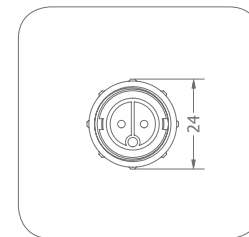

Lengths	Product Code
100mm	013-3116
300mm	013-3117
500mm	013-3118
900mm	013-3119

Lengths	Product Code
35mm	013-3115
500mm	013-3114
1000mm	013-3113
2000mm	013-3112

Lengths	Product Code
35mm	013-1301
500mm	013-1302
1000mm	013-1303
2000mm	013-1304

Lengths	Product Code
35mm	013-3104
500mm	013-3103
1000mm	013-3102
2000mm	013-3101

Options	Availability
2 pin	✓
3 pin	✓
4 pin	✓

Lengths	Product Code
500mm	013-3111
1000mm	013-3110
2000mm	013-3109

Options	Availability
2 pin	✓
3 pin	✓
4 pin	✓

Neon Profile Codes

SL-Self Locking Neon profiles ST-Standard Neon Profile PL-Plastic Neon Profile CR-Curved Neon Profiles CR1-Curved Neon Profiles

Neon Flex Injection Moulds

LEFT-SIDE CONNECTOR	MICRO NEON TV	ULTIMO NEON TV	TRI-VIEW NEON	DOMED NEON
INGRESS PROTECTION (IP)	IP68	IP68	IP68	IP68
SINGLE COLOUR	✓	✓	✓	✓
RGB	N/A	✓	N/A	✓
RGBW	N/A	✓	N/A	✓
PIXEL	N/A	✓	N/A	✓
DUAL COLOUR	N/A	✓	N/A	✓