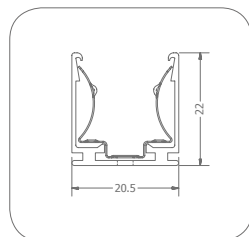

Maxi Domed PL

Lengths	Product Code
500mm	013-2011
1000mm	013-2010
2000mm	013-2009

Mini Neon PL

Lengths	Product Code
500mm	013-1011
1000mm	013-1010
2000mm	013-1009

Maxi Domed CR

Lengths	Product Code
100mm	013-2013
300mm	013-2014
500mm	013-2015
900mm	013-2016

Neon Profile Codes

SL-Self Locking Neon profiles ST-Standard Neon Profile PL-Plastic Neon Profile CR-Curved Neon Profiles CR1-Curved Neon Profiles

LED Flex Limited

Neon Flex Accessories

Lengths	Product Code
100mm	N/A
300mm	N/A
500mm	N/A
1000mm	013-2017

Lengths	Product Code
100mm	013-3116
300mm	013-3117
500mm	013-3118
900mm	013-3119

Lengths	Product Code
35mm	013-3115
500mm	013-3114
1000mm	013-3113
2000mm	013-3112

Lengths	Product Code
35mm	013-1301
500mm	013-1302
1000mm	013-1303
2000mm	013-1304

Lengths	Product Code
35mm	013-3104
500mm	013-3103
1000mm	013-3102
2000mm	013-3101

Options	Availability
2 pin	✓
3 pin	✓
4 pin	✓

Lengths	Product Code
500mm	013-3111
1000mm	013-3110
2000mm	013-3109

Options	Availability
2 pin	✓
3 pin	✓
4 pin	✓