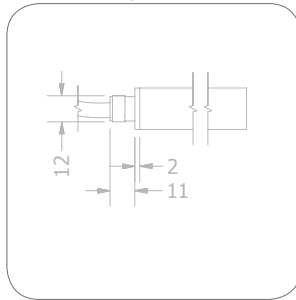

Lengths	Product Code
35mm	013-3104
500mm	013-3103
1000mm	013-3102
2000mm	013-3101

Options	Availability
2 pin	✓
3 pin	✓
4 pin	✓

Lengths	Product Code
500mm	013-3111
1000mm	013-3110
2000mm	013-3109

Options	Availability
2 pin	✓
3 pin	✓
4 pin	✓

Neon Profile Codes

SL-Self Locking Neon profiles ST-Standard Neon Profile PL-Plastic Neon Profile CR-Curved Neon Profiles CR1-Curved Neon Profiles

Neon Flex Injection Moulds

LEFT-SIDE CONNECTOR	MICRO NEON TV	ULTIMO NEON TV	TRI-VIEW NEON	DOMED NEON
INGRESS PROTECTION (IP)	IP68	IP68	IP68	IP68
SINGLE COLOUR	✓	✓	✓	✓
RGB	N/A	✓	N/A	✓
RGBW	N/A	✓	N/A	✓
PIXEL	N/A	✓	N/A	✓
DUAL COLOUR	N/A	✓	N/A	✓