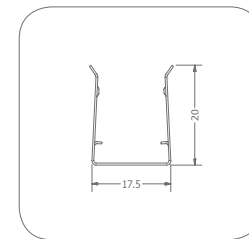

Maxi Domed PL

Lengths	Product Code
500mm	013-2011
1000mm	013-2010
2000mm	013-2009

Mini Neon PL

Lengths	Product Code
500mm	013-1011
1000mm	013-1010
2000mm	013-1009

Maxi Domed CR

Lengths	Product Code
100mm	013-2013
300mm	013-2014
500mm	013-2015
900mm	013-2016

Neon Profile Codes

SL-Self Locking Neon profiles ST-Standard Neon Profile PL-Plastic Neon Profile CR-Curved Neon Profiles CR1-Curved Neon Profiles

LED Flex Limited

Neon Flex Accessories

Lengths	Product Code
100mm	N/A
300mm	N/A
500mm	N/A
1000mm	013-2017

Lengths	Product Code
100mm	013-3116
300mm	013-3117
500mm	013-3118
900mm	013-3119

Lengths	Product Code
35mm	013-3115
500mm	013-3114
1000mm	013-3113
2000mm	013-3112

Lengths	Product Code
35mm	013-1301
500mm	013-1302
1000mm	013-1303
2000mm	013-1304

Lengths	Product Code
35mm	013-3104
500mm	013-3103
1000mm	013-3102
2000mm	013-3101

Options	Availability
2 pin	✓
3 pin	✓
4 pin	✓

Lengths	Product Code
500mm	013-3111
1000mm	013-3110
2000mm	013-3109

Options	Availability
2 pin	✓
3 pin	✓
4 pin	✓