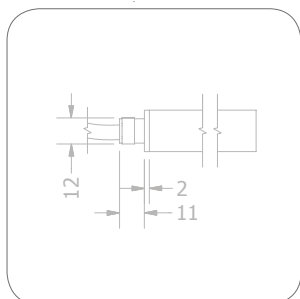

Neon Flex Injection Moulds

LEFT-SIDE CONNECTOR	MICRO NEON SV	MINI NEON	MAXI NEON	ULTIMO NEON SV
INGRESS PROTECTION (IP)	IP68	IP68	IP68	IP68
SINGLE COLOUR	✓	✓	✓	✓
RGB	N/A	N/A	✓	N/A
RGBW	N/A	N/A	✓	N/A
PIXEL	N/A	N/A	✓	N/A
DUAL COLOUR	N/A	N/A	✓	N/A

IN-LINE CONNECTOR	MICRO NEON SV	MINI NEON	MAXI NEON	ULTIMO NEON SV
INGRESS PROTECTION (IP)	IP68	IP68	IP68	IP68
SINGLE COLOUR	✓	✓	✓	✓
RGB	N/A	N/A	✓	N/A
RGBW	N/A	N/A	✓	N/A
PIXEL	N/A	N/A	✓	N/A
DUAL COLOUR	N/A	N/A	✓	N/A

BOTTOM CONNECTOR	MICRO NEON SV	MINI NEON	MAXI NEON	ULTIMO NEON SV
INGRESS PROTECTION (IP)	IP68	IP68	IP68	IP68
SINGLE COLOUR	✓	✓	✓	✓
RGB	N/A	N/A	✓	N/A
RGBW	N/A	N/A	✓	N/A
PIXEL	N/A	N/A	✓	N/A
DUAL COLOUR	N/A	N/A	✓	N/A

END CONNECTOR	MICRO NEON SV	MINI NEON	MAXI NEON	ULTIMO NEON SV
INGRESS PROTECTION (IP)	IP68	IP68	IP68	IP68
SINGLE COLOUR	✓	✓	✓	✓
RGB	N/A	N/A	✓	N/A
RGBW	N/A	N/A	✓	N/A
PIXEL	N/A	N/A	✓	N/A
DUAL COLOUR	N/A	N/A	✓	N/A