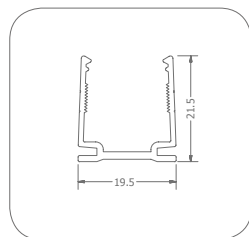

Maxi Domed PL

Lengths	Product Code
500mm	013-2011
1000mm	013-2010
2000mm	013-2009

Mini Neon PL

Lengths	Product Code
500mm	013-1011
1000mm	013-1010
2000mm	013-1009

Maxi Domed CR

Lengths	Product Code
100mm	013-2013
300mm	013-2014
500mm	013-2015
900mm	013-2016

Neon Profile Codes

SL-Self Locking Neon profiles ST-Standard Neon Profile PL-Plastic Neon Profile CR-Curved Neon Profiles CR1-Curved Neon Profiles

LED Flex Limited

Neon Flex Accessories

Lengths	Product Code
100mm	N/A
300mm	N/A
500mm	N/A
1000mm	013-2017

Lengths	Product Code
100mm	013-3116
300mm	013-3117
500mm	013-3118
900mm	013-3119

Lengths	Product Code
35mm	013-3115
500mm	013-3114
1000mm	013-3113
2000mm	013-3112

Lengths	Product Code
35mm	013-1301
500mm	013-1302
1000mm	013-1303
2000mm	013-1304

Lengths	Product Code
35mm	013-3104
500mm	013-3103
1000mm	013-3102
2000mm	013-3101

Options	Availability
2 pin	✓
3 pin	✓
4 pin	✓

Lengths	Product Code
500mm	013-3111
1000mm	013-3110
2000mm	013-3109

Options	Availability
2 pin	✓
3 pin	✓
4 pin	✓