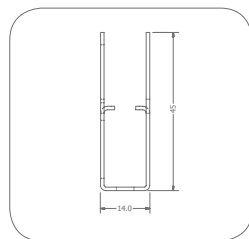

Neon Flex Accessories

Lengths	Product Code
100mm	N/A
300mm	N/A
500mm	N/A
1000mm	013-2017