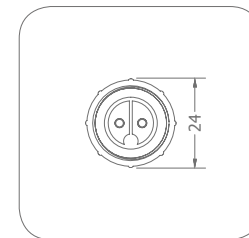

Neon Profile Codes

SL-Self Locking Neon profiles ST-Standard Neon Profile PL-Plastic Neon Profile CR-Curved Neon Profiles CR1-Curved Neon Profiles

LED Flex Limited

Neon Flex Accessories

Lengths	Product Code
100mm	N/A
300mm	N/A
500mm	N/A
1000mm	013-2017

Lengths	Product Code
100mm	013-3116
300mm	013-3117
500mm	013-3118
900mm	013-3119

Lengths	Product Code
35mm	013-3115
500mm	013-3114
1000mm	013-3113
2000mm	013-3112

Lengths	Product Code
35mm	013-1301
500mm	013-1302
1000mm	013-1303
2000mm	013-1304

Lengths	Product Code
35mm	013-3104
500mm	013-3103
1000mm	013-3102
2000mm	013-3101

Options	Availability
2 pin	✓
3 pin	✓
4 pin	✓

Lengths	Product Code
500mm	013-3111
1000mm	013-3110
2000mm	013-3109

Options	Availability
2 pin	✓
3 pin	✓
4 pin	✓

Neon Profile Codes

SL-Self Locking Neon profiles ST-Standard Neon Profile PL-Plastic Neon Profile CR-Curved Neon Profiles CR1-Curved Neon Profiles

Neon Flex Injection Moulds

LEFT-SIDE CONNECTOR	MICRO NEON TV	ULTIMO NEON TV	TRI-VIEW NEON	DOMED NEON
INGRESS PROTECTION (IP)	IP68	IP68	IP68	IP68
SINGLE COLOUR	✓	✓	✓	✓
RGB	N/A	✓	N/A	✓
RGBW	N/A	✓	N/A	✓
PIXEL	N/A	✓	N/A	✓
DUAL COLOUR	N/A	✓	N/A	✓