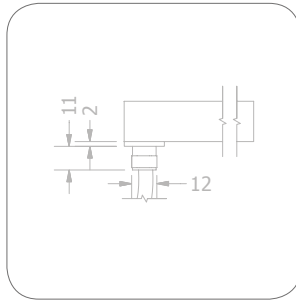

Lengths	Product Code
35mm	013-3104
500mm	013-3103
1000mm	013-3102
2000mm	013-3101

Options	Availability
2 pin	✓
3 pin	✓
4 pin	✓

Lengths	Product Code
500mm	013-3111
1000mm	013-3110
2000mm	013-3109

Options	Availability
2 pin	✓
3 pin	✓
4 pin	✓

Neon Profile Codes

SL-Self Locking Neon profiles ST-Standard Neon Profile PL-Plastic Neon Profile CR-Curved Neon Profiles CR1-Curved Neon Profiles

Neon Flex Injection Moulds

LEFT-SIDE CONNECTOR	MICRO NEON TV	ULTIMO NEON TV	TRI-VIEW NEON	DOMED NEON
INGRESS PROTECTION (IP)	IP68	IP68	IP68	IP68
SINGLE COLOUR	✓	✓	✓	✓
RGB	N/A	✓	N/A	✓
RGBW	N/A	✓	N/A	✓
PIXEL	N/A	✓	N/A	✓
DUAL COLOUR	N/A	✓	N/A	✓