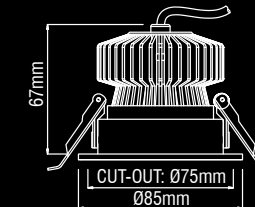

5 years warranty

• PICCOLO

The Piccolo is a small cute spot that creates a romantic and magical atmosphere in restaurants, bars or at home by reducing CCT to 2000K. Dim your lighting and warm your space: the Karizma Luce Piccolo boosts your relaxing evening.

Piccolo

Description	∧	white	black
705lm 927 9W	24°	210CW9272400	210CB9272400
720lm 930 9W	24°	210CW9302400	210CB9302400
930lm 840 9W	24°	210DW8402400	210DB8402400
705lm 927 9W	40°	210CW9274000	210CB9274000
720lm 930 9W	40°	210CW9304000	210CB9304000
930lm 840 9W	40°	210DW8404000	210DB8404000