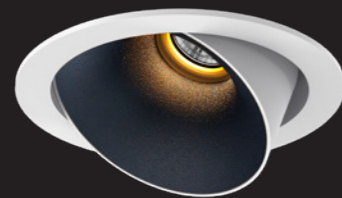

View full specs on karizmaluce.com

WHITE/GOLD

WHITE/SILVER HIGH GLOSS

WHITE/WHITE

WHITE/BLACK HIGH GLOSS

WHITE/BLACK MATT

WHITE/CHROME

Dea Carmenta S

Description	reflector	∧	white	black
830lm 927 8.5W	black high gloss	40°	128DW92740BG00	128DB92740BG00
860lm 930 8.5W	black high gloss	40°	128DW93040BG00	128DB93040BG00
870lm 940 8.5W	black high gloss	40°	128DW94040BG00	128DB94040BG00
900lm 927 8.5W	silver high gloss	40°	128DW92740SG00	128DB92740SG00
950lm 930 8.5W	silver high gloss	40°	128DW93040SG00	128DB93040SG00
960lm 940 8.5W	silver high gloss	40°	128DW94040SG00	128DB94040SG00
890lm 927 8.5W	chrome	40°	128DW92740CH00	128DB92740CH00
930lm 930 8.5W	chrome	40°	128DW93040CH00	128DB93040CH00
940lm 940 8.5W	chrome	40°	128DW94040CH00	128DB94040CH00
840lm 927 8.5W	white	40°	128DW92740WH00	128DB92740WH00
880lm 930 8.5W	white	40°	128DW93040WH00	128DB93040WH00
890lm 940 8.5W	white	40°	128DW94040WH00	128DB94040WH00
840lm 927 8.5W	gold	40°	128DW92740GO00	128DB92740GO00
880lm 930 8.5W	gold	40°	128DW93040GO00	128DB93040GO00
890lm 940 8.5W	gold	40°	128DW94040GO00	128DB94040GO00
760lm 927 8.5W	black matt	40°	128DW92740BM00	128DB92740BM00
800lm 930 8.5W	black matt	40°	128DW93040BM00	128DB93040BM00
810lm 940 8.5W	black matt	40°	128DW94040BM00	128DB94040BM00