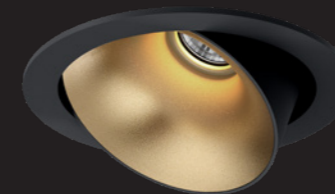

5 years warranty

• DEA CARMENTA

A true piece of art, just by the design itself. This beautiful adjustable luminaire offers a wide selection of different colours in reflectors. Thanks to its low glare, the Dea Carmenta gracefully enriches workspaces and offices, especially when you choose the White or Silver reflector. Go Black or Gold if you want to put an extra dimension to hotel or restaurant atmospheres.

BLACK/GOLD

BLACK/SILVER HIGH GLOSS

BLACK/WHITE

BLACK/BLACK HIGH GLOSS

BLACK/BLACK MATT

BLACK/CHROME

Family products

p. 208 / p. 213

View full specs on karizmaluce.com

WHITE/GOLD

WHITE/SILVER HIGH GLOSS

WHITE/WHITE

WHITE/BLACK HIGH GLOSS

WHITE/BLACK MATT

WHITE/CHROME

Dea Carmenta S

Description	reflector	∧	white	black
830lm 927 8.5W	black high gloss	40°	128DW92740BG00	128DB92740BG00
860lm 930 8.5W	black high gloss	40°	128DW93040BG00	128DB93040BG00
870lm 940 8.5W	black high gloss	40°	128DW94040BG00	128DB94040BG00
900lm 927 8.5W	silver high gloss	40°	128DW92740SG00	128DB92740SG00
950lm 930 8.5W	silver high gloss	40°	128DW93040SG00	128DB93040SG00
960lm 940 8.5W	silver high gloss	40°	128DW94040SG00	128DB94040SG00
890lm 927 8.5W	chrome	40°	128DW92740CH00	128DB92740CH00
930lm 930 8.5W	chrome	40°	128DW93040CH00	128DB93040CH00
940lm 940 8.5W	chrome	40°	128DW94040CH00	128DB94040CH00
840lm 927 8.5W	white	40°	128DW92740WH00	128DB92740WH00
880lm 930 8.5W	white	40°	128DW93040WH00	128DB93040WH00
890lm 940 8.5W	white	40°	128DW94040WH00	128DB94040WH00
840lm 927 8.5W	gold	40°	128DW92740GO00	128DB92740GO00
880lm 930 8.5W	gold	40°	128DW93040GO00	128DB93040GO00
890lm 940 8.5W	gold	40°	128DW94040GO00	128DB94040GO00
760lm 927 8.5W	black matt	40°	128DW92740BM00	128DB92740BM00
800lm 930 8.5W	black matt	40°	128DW93040BM00	128DB93040BM00
810lm 940 8.5W	black matt	40°	128DW94040BM00	128DB94040BM00