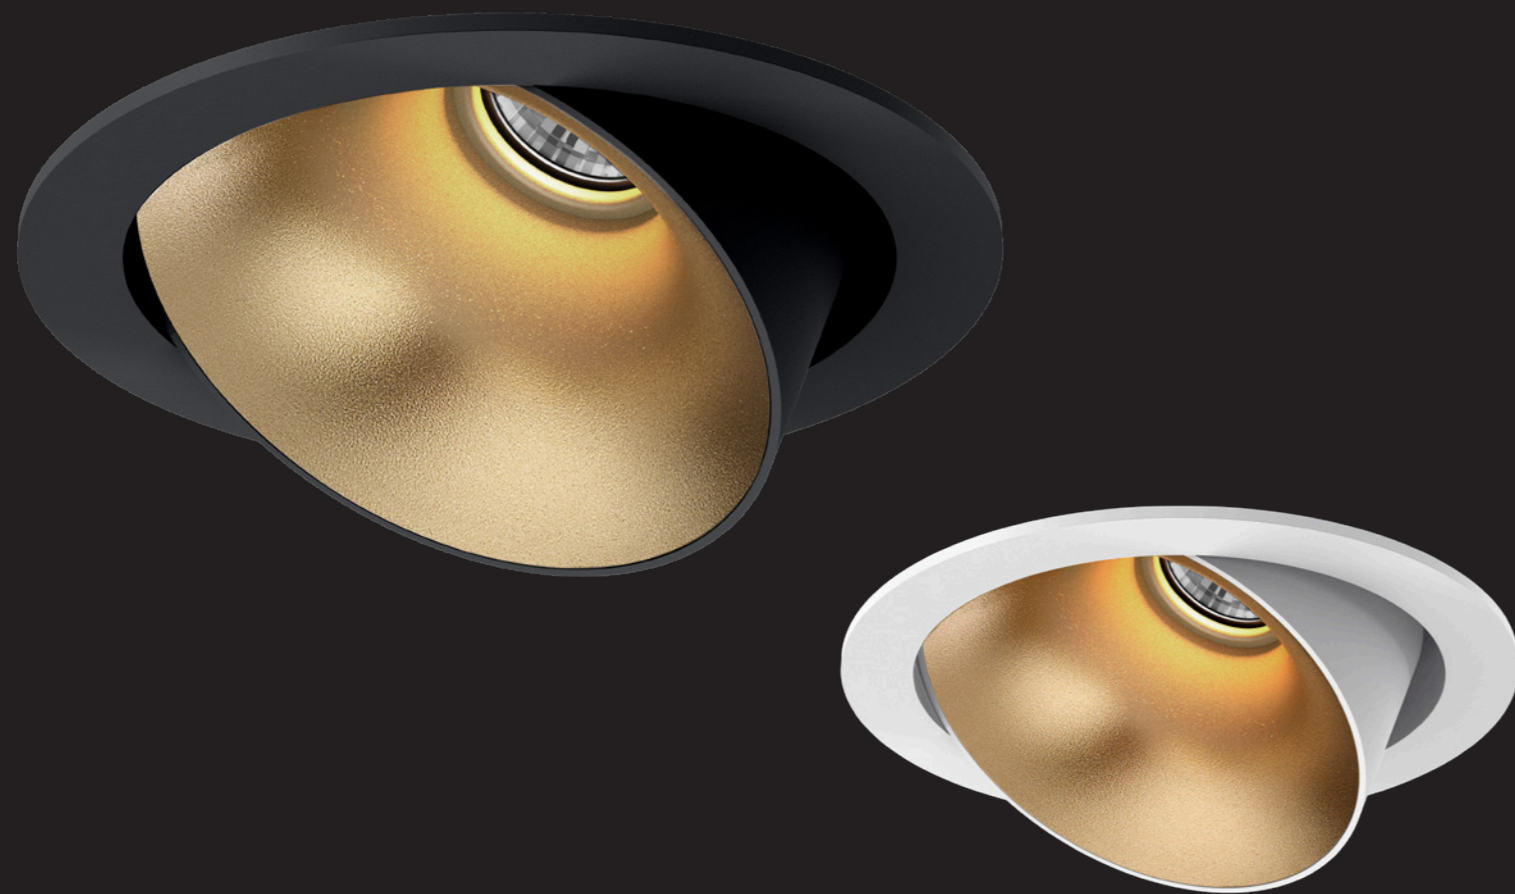

5 years warranty

• DEA CARMENTA

A true piece of art, just by the design itself. This beautiful adjustable luminaire offers a wide selection of different colours in reflectors. Thanks to its low glare, the Dea Carmenta gracefully enriches workspaces and offices, especially when you choose the White or Silver reflector. Go Black or Gold if you want to put an extra dimension to hotel or restaurant atmospheres.

BLACK/GOLD

BLACK/SILVER HIGH GLOSS

BLACK/WHITE

BLACK/BLACK HIGH GLOSS

BLACK/BLACK MATT

BLACK/CHROME

Family products

p. 208 / p. 213

View full specs on karizmaluce.com

WHITE/GOLD

WHITE/SILVER HIGH GLOSS

WHITE/WHITE

WHITE/BLACK HIGH GLOSS

WHITE/BLACK MATT

WHITE/CHROME

Dea Carmenta S

Description	reflector	∧	white	black
830lm 927 8.5W	black high gloss	40°	128DW92740BG00	128DB92740BG00
860lm 930 8.5W	black high gloss	40°	128DW93040BG00	128DB93040BG00
870lm 940 8.5W	black high gloss	40°	128DW94040BG00	128DB94040BG00
900lm 927 8.5W	silver high gloss	40°	128DW92740SG00	128DB92740SG00
950lm 930 8.5W	silver high gloss	40°	128DW93040SG00	128DB93040SG00
960lm 940 8.5W	silver high gloss	40°	128DW94040SG00	128DB94040SG00
890lm 927 8.5W	chrome	40°	128DW92740CH00	128DB92740CH00
930lm 930 8.5W	chrome	40°	128DW93040CH00	128DB93040CH00
940lm 940 8.5W	chrome	40°	128DW94040CH00	128DB94040CH00
840lm 927 8.5W	white	40°	128DW92740WH00	128DB92740WH00
880lm 930 8.5W	white	40°	128DW93040WH00	128DB93040WH00
890lm 940 8.5W	white	40°	128DW94040WH00	128DB94040WH00
840lm 927 8.5W	gold	40°	128DW92740GO00	128DB92740GO00
880lm 930 8.5W	gold	40°	128DW93040GO00	128DB93040GO00
890lm 940 8.5W	gold	40°	128DW94040GO00	128DB94040GO00
760lm 927 8.5W	black matt	40°	128DW92740BM00	128DB92740BM00
800lm 930 8.5W	black matt	40°	128DW93040BM00	128DB93040BM00
810lm 940 8.5W	black matt	40°	128DW94040BM00	128DB94040BM00