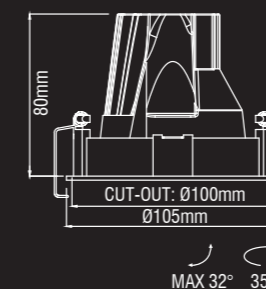

Driver (250mA/33.2Vf) must be ordered separately.

Dea Carmenta M

Description	reflector	∧	white	black
1140lm 927 12.5W	black high gloss	40°	130EW92740BG00	130EB92740BG00
1180lm 930 12.5W	black high gloss	40°	130EW93040BG00	130EB93040BG00
1200lm 940 12.5W	black high gloss	40°	130EW94040BG00	130EB94040BG00
1240lm 927 12.5W	silver high gloss	40°	130EW92740SG00	130EB92740SG00
1290lm 930 12.5W	silver high gloss	40°	130FW93040SG00	130FB93040SG00
1300lm 940 12.5W	silver high gloss	40°	130FW94040SG00	130FB94040SG00
1200lm 927 12.5W	chrome	40°	130EW92740CH00	130EB92740CH00
1260lm 930 12.5W	chrome	40°	130FW93040CH00	130FB93040CH00
1270lm 940 12.5W	chrome	40°	130FW94040CH00	130FB94040CH00
1160lm 927 12.5W	white	40°	130EW92740WH00	130EB92740WH00
1200lm 930 12.5W	white	40°	130EW93040WH00	130EB93040WH00
1220lm 940 12.5W	white	40°	130EW94040WH00	130EB94040WH00
1160lm 927 12.5W	gold	40°	130EW92740GO00	130EB92740GO00
1200lm 930 12.5W	gold	40°	130EW93040GO00	130EB93040GO00
1220lm 940 12.5W	gold	40°	130EW94040GO00	130EB94040GO00
1060lm 927 12.5W	black matt	40°	130EW92740BM00	130EB92740BM00
1120lm 930 12.5W	black matt	40°	130EW93040BM00	130EB93040BM00
1130lm 940 12.5W	black matt	40°	130EW94040BM00	130EB94040BM00