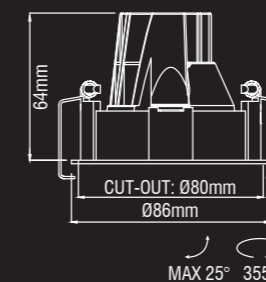

Dea Carmenta S

Description	reflector	∧	white	black
830lm 927 8.5W	black high gloss	40°	128DW92740BG00	128DB92740BG00
860lm 930 8.5W	black high gloss	40°	128DW93040BG00	128DB93040BG00
870lm 940 8.5W	black high gloss	40°	128DW94040BG00	128DB94040BG00
900lm 927 8.5W	silver high gloss	40°	128DW92740SG00	128DB92740SG00
950lm 930 8.5W	silver high gloss	40°	128DW93040SG00	128DB93040SG00
960lm 940 8.5W	silver high gloss	40°	128DW94040SG00	128DB94040SG00
890lm 927 8.5W	chrome	40°	128DW92740CH00	128DB92740CH00
930lm 930 8.5W	chrome	40°	128DW93040CH00	128DB93040CH00
940lm 940 8.5W	chrome	40°	128DW94040CH00	128DB94040CH00
840lm 927 8.5W	white	40°	128DW92740WH00	128DB92740WH00
880lm 930 8.5W	white	40°	128DW93040WH00	128DB93040WH00
890lm 940 8.5W	white	40°	128DW94040WH00	128DB94040WH00
840lm 927 8.5W	gold	40°	128DW92740GO00	128DB92740GO00
880lm 930 8.5W	gold	40°	128DW93040GO00	128DB93040GO00
890lm 940 8.5W	gold	40°	128DW94040GO00	128DB94040GO00
760lm 927 8.5W	black matt	40°	128DW92740BM00	128DB92740BM00
800lm 930 8.5W	black matt	40°	128DW93040BM00	128DB93040BM00
810lm 940 8.5W	black matt	40°	128DW94040BM00	128DB94040BM00

Driver (250mA/33.2Vf) must be ordered separately.