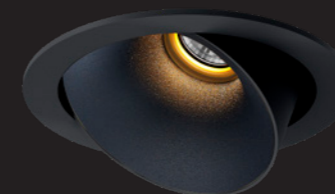

5 years warranty

• DEA CARMENTA

A true piece of art, just by the design itself. This beautiful adjustable luminaire offers a wide selection of different colours in reflectors. Thanks to its low glare, the Dea Carmenta gracefully enriches workspaces and offices, especially when you choose the White or Silver reflector. Go Black or Gold if you want to put an extra dimension to hotel or restaurant atmospheres.

BLACK/GOLD

BLACK/SILVER HIGH GLOSS

BLACK/WHITE

BLACK/BLACK HIGH GLOSS

BLACK/BLACK MATT

BLACK/CHROME

Family products

p. 208 / p. 213

View full specs on karizmaluce.com

WHITE/GOLD

WHITE/SILVER HIGH GLOSS

WHITE/WHITE

WHITE/BLACK HIGH GLOSS

WHITE/BLACK MATT

WHITE/CHROME

Dea Carmenta S

Description	reflector	∧	white	black
830lm 927 8.5W	black high gloss	40°	128DW92740BG00	128DB92740BG00
860lm 930 8.5W	black high gloss	40°	128DW93040BG00	128DB93040BG00
870lm 940 8.5W	black high gloss	40°	128DW94040BG00	128DB94040BG00
900lm 927 8.5W	silver high gloss	40°	128DW92740SG00	128DB92740SG00
950lm 930 8.5W	silver high gloss	40°	128DW93040SG00	128DB93040SG00
960lm 940 8.5W	silver high gloss	40°	128DW94040SG00	128DB94040SG00
890lm 927 8.5W	chrome	40°	128DW92740CH00	128DB92740CH00
930lm 930 8.5W	chrome	40°	128DW93040CH00	128DB93040CH00
940lm 940 8.5W	chrome	40°	128DW94040CH00	128DB94040CH00
840lm 927 8.5W	white	40°	128DW92740WH00	128DB92740WH00
880lm 930 8.5W	white	40°	128DW93040WH00	128DB93040WH00
890lm 940 8.5W	white	40°	128DW94040WH00	128DB94040WH00
840lm 927 8.5W	gold	40°	128DW92740GO00	128DB92740GO00
880lm 930 8.5W	gold	40°	128DW93040GO00	128DB93040GO00
890lm 940 8.5W	gold	40°	128DW94040GO00	128DB94040GO00
760lm 927 8.5W	black matt	40°	128DW92740BM00	128DB92740BM00
800lm 930 8.5W	black matt	40°	128DW93040BM00	128DB93040BM00
810lm 940 8.5W	black matt	40°	128DW94040BM00	128DB94040BM00