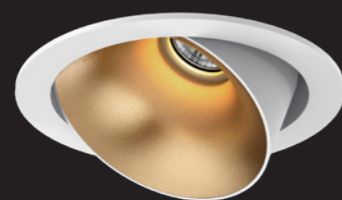

5 years warranty

• DEA CARMENTA

A true piece of art, just by the design itself. This beautiful adjustable luminaire offers a wide selection of different colours in reflectors. Thanks to its low glare, the Dea Carmenta gracefully enriches workspaces and offices, especially when you choose the White or Silver reflector. Go Black or Gold if you want to put an extra dimension to hotel or restaurant atmospheres.

BLACK/GOLD

BLACK/SILVER HIGH GLOSS

BLACK/WHITE

BLACK/BLACK HIGH GLOSS

BLACK/BLACK MATT

BLACK/CHROME

Family products

p. 208 / p. 213

View full specs on karizmaluce.com

WHITE/GOLD

WHITE/SILVER HIGH GLOSS

WHITE/WHITE

WHITE/BLACK HIGH GLOSS

WHITE/BLACK MATT

WHITE/CHROME

Dea Carmenta S

Description	reflector	∧	white	black
830lm 927 8.5W	black high gloss	40°	128DW92740BG00	128DB92740BG00
860lm 930 8.5W	black high gloss	40°	128DW93040BG00	128DB93040BG00
870lm 940 8.5W	black high gloss	40°	128DW94040BG00	128DB94040BG00
900lm 927 8.5W	silver high gloss	40°	128DW92740SG00	128DB92740SG00
950lm 930 8.5W	silver high gloss	40°	128DW93040SG00	128DB93040SG00
960lm 940 8.5W	silver high gloss	40°	128DW94040SG00	128DB94040SG00
890lm 927 8.5W	chrome	40°	128DW92740CH00	128DB92740CH00
930lm 930 8.5W	chrome	40°	128DW93040CH00	128DB93040CH00
940lm 940 8.5W	chrome	40°	128DW94040CH00	128DB94040CH00
840lm 927 8.5W	white	40°	128DW92740WH00	128DB92740WH00
880lm 930 8.5W	white	40°	128DW93040WH00	128DB93040WH00
890lm 940 8.5W	white	40°	128DW94040WH00	128DB94040WH00
840lm 927 8.5W	gold	40°	128DW92740GO00	128DB92740GO00
880lm 930 8.5W	gold	40°	128DW93040GO00	128DB93040GO00
890lm 940 8.5W	gold	40°	128DW94040GO00	128DB94040GO00
760lm 927 8.5W	black matt	40°	128DW92740BM00	128DB92740BM00
800lm 930 8.5W	black matt	40°	128DW93040BM00	128DB93040BM00
810lm 940 8.5W	black matt	40°	128DW94040BM00	128DB94040BM00