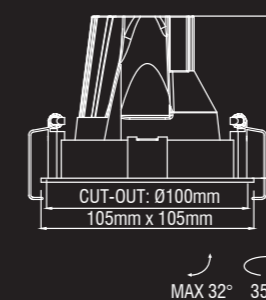

Dea Ceres M

Description	reflector	∧	white	black
1140lm 927 12.5W	black high gloss	40°	131EW92740BG00	131EB92740BG00
1180lm 930 12.5W	black high gloss	40°	131EW93040BG00	131EB93040BG00
1200lm 940 12.5W	black high gloss	40°	131EW94040BG00	131EB94040BG00
1240lm 927 12.5W	silver high gloss	40°	131EW92740SG00	131EB92740SG00
1290lm 930 12.5W	silver high gloss	40°	131FW93040SG00	131FB93040SG00
1300lm 940 12.5W	silver high gloss	40°	131FW94040SG00	131FB94040SG00
1200lm 927 12.5W	chrome	40°	131EW92740CH00	131EB92740CH00
1260lm 930 12.5W	chrome	40°	131FW93040CH00	131FB93040CH00
1270lm 940 12.5W	chrome	40°	131FW94040CH00	131FB94040CH00
1160lm 927 12.5W	white	40°	131EW92740WH00	131EB92740WH00
1200lm 930 12.5W	white	40°	131EW93040WH00	131EB93040WH00
1220lm 940 12.5W	white	40°	131EW94040WH00	131EB94040WH00
1160lm 927 12.5W	gold	40°	131EW92740GO00	131EB92740GO00
1200lm 930 12.5W	gold	40°	131EW93040GO00	131EB93040GO00
1220lm 940 12.5W	gold	40°	131EW94040GO00	131EB94040GO00
1060lm 927 12.5W	black matt	40°	131EW92740BM00	131EB92740BM00
1120lm 930 12.5W	black matt	40°	131EW93040BM00	131EB93040BM00
1130lm 940 12.5W	black matt	40°	131EW94040BM00	131EB94040BM00

Driver (350mA/34.1Vf) must be ordered separately.