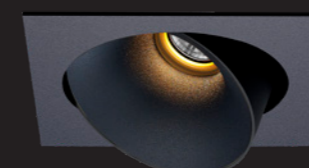

5 years warranty

NEW
COPPER REFLECTOR

BLACK/GOLD

BLACK/SILVER HIGH GLOSS

BLACK/WHITE

BLACK/BLACK HIGH GLOSS

BLACK/BLACK MATT

BLACK/CHROME

• DEA CERES

Looking for an even more modern look? The square Dea Ceres adds a touch of magic wherever you want, exactly how you want it. The fresh and modern design makes this luminaire an excellent addition to every office. Choose the White, Silver or Chrome variants and 4000K to create even more fresh working conditions. Gold and Black guarantee a warm and classy output.

WHITE/CHROME

Dea Ceres S

Description	reflector	∧	white	black
830lm 927 8.5W	black high gloss	40°	129DW92740BG00	129DB92740BG00
860lm 930 8.5W	black high gloss	40°	129DW93040BG00	129DB93040BG00
870lm 940 8.5W	black high gloss	40°	129DW94040BG00	129DB94040BG00
900lm 927 8.5W	silver high gloss	40°	129DW92740SG00	129DB92740SG00
950lm 930 8.5W	silver high gloss	40°	129DW93040SG00	129DB93040SG00
960lm 940 8.5W	silver high gloss	40°	129DW94040SG00	129DB94040SG00
890lm 927 8.5W	chrome	40°	129DW92740CH00	129DB92740CH00
930lm 930 8.5W	chrome	40°	129DW93040CH00	129DB93040CH00
940lm 940 8.5W	chrome	40°	129DW94040CH00	129DB94040CH00
840lm 927 8.5W	white	40°	129DW92740WH00	129DB92740WH00
880lm 930 8.5W	white	40°	129DW93040WH00	129DB93040WH00
890lm 940 8.5W	white	40°	129DW94040WH00	129DB94040WH00
840lm 927 8.5W	gold	40°	129DW92740GO00	129DB92740GO00
880lm 930 8.5W	gold	40°	129DW93040GO00	129DB93040GO00
890lm 940 8.5W	gold	40°	129DW94040GO00	129DB94040GO00
760lm 927 8.5W	black matt	40°	129DW92740BM00	129DB92740BM00
800lm 930 8.5W	black matt	40°	129DW93040BM00	129DB93040BM00
810lm 940 8.5W	black matt	40°	129DW94040BM00	129DB94040BM00