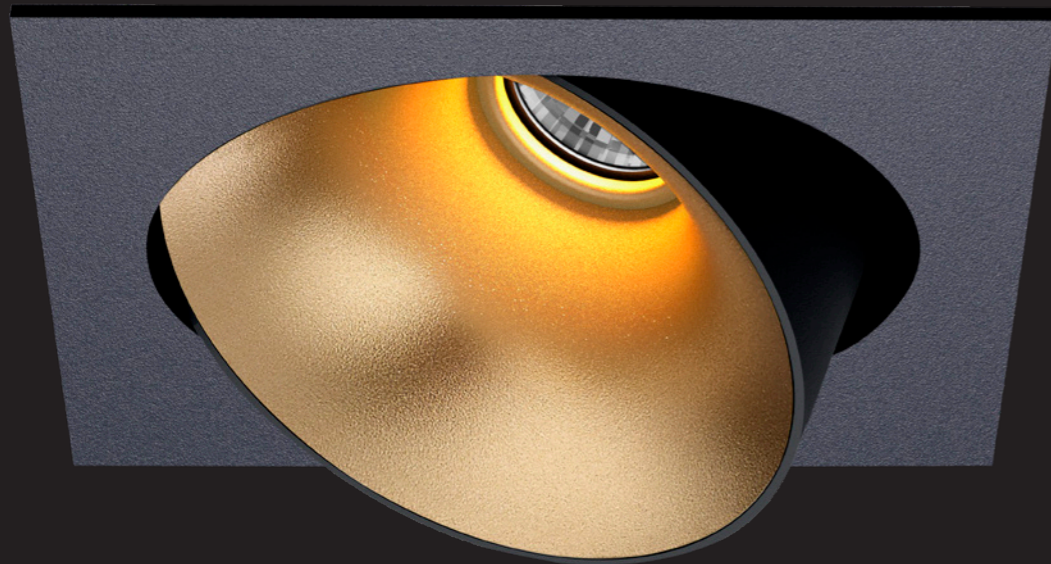

5 years warranty

NEW
COPPER REFLECTOR

BLACK/GOLD

BLACK/SILVER HIGH GLOSS

BLACK/WHITE

BLACK/BLACK HIGH GLOSS

BLACK/BLACK MATT

BLACK/CHROME

• DEA CERES

Looking for an even more modern look? The square Dea Ceres adds a touch of magic wherever you want, exactly how you want it. The fresh and modern design makes this luminaire an excellent addition to every office. Choose the White, Silver or Chrome variants and 4000K to create even more fresh working conditions. Gold and Black guarantee a warm and classy output.

WHITE/CHROME

Dea Ceres S

Description	reflector	∧	white	black
830lm 927 8.5W	black high gloss	40°	129DW92740BG00	129DB92740BG00
860lm 930 8.5W	black high gloss	40°	129DW93040BG00	129DB93040BG00
870lm 940 8.5W	black high gloss	40°	129DW94040BG00	129DB94040BG00
900lm 927 8.5W	silver high gloss	40°	129DW92740SG00	129DB92740SG00
950lm 930 8.5W	silver high gloss	40°	129DW93040SG00	129DB93040SG00
960lm 940 8.5W	silver high gloss	40°	129DW94040SG00	129DB94040SG00
890lm 927 8.5W	chrome	40°	129DW92740CH00	129DB92740CH00
930lm 930 8.5W	chrome	40°	129DW93040CH00	129DB93040CH00
940lm 940 8.5W	chrome	40°	129DW94040CH00	129DB94040CH00
840lm 927 8.5W	white	40°	129DW92740WH00	129DB92740WH00
880lm 930 8.5W	white	40°	129DW93040WH00	129DB93040WH00
890lm 940 8.5W	white	40°	129DW94040WH00	129DB94040WH00
840lm 927 8.5W	gold	40°	129DW92740GO00	129DB92740GO00
880lm 930 8.5W	gold	40°	129DW93040GO00	129DB93040GO00
890lm 940 8.5W	gold	40°	129DW94040GO00	129DB94040GO00
760lm 927 8.5W	black matt	40°	129DW92740BM00	129DB92740BM00
800lm 930 8.5W	black matt	40°	129DW93040BM00	129DB93040BM00
810lm 940 8.5W	black matt	40°	129DW94040BM00	129DB94040BM00