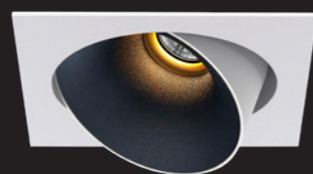

5 years warranty

NEW
COPPER REFLECTOR

BLACK/GOLD

BLACK/SILVER HIGH GLOSS

BLACK/WHITE

BLACK/BLACK HIGH GLOSS

BLACK/BLACK MATT

BLACK/CHROME

• DEA CERES

Looking for an even more modern look? The square Dea Ceres adds a touch of magic wherever you want, exactly how you want it. The fresh and modern design makes this luminaire an excellent addition to every office. Choose the White, Silver or Chrome variants and 4000K to create even more fresh working conditions. Gold and Black guarantee a warm and classy output.

Family products

p. 208 / p. 213

View full specs on karizmauce.com

WHITE/GOLD

WHITE/SILVER HIGH GLOSS

WHITE/WHITE

WHITE/BLACK HIGH GLOSS

WHITE/BLACK MATT

WHITE/CHROME

Dea Ceres S

Description	reflector	∧	white	black
830lm 927 8.5W	black high gloss	40°	129DW92740BG00	129DB92740BG00
860lm 930 8.5W	black high gloss	40°	129DW93040BG00	129DB93040BG00
870lm 940 8.5W	black high gloss	40°	129DW94040BG00	129DB94040BG00
900lm 927 8.5W	silver high gloss	40°	129DW92740SG00	129DB92740SG00
950lm 930 8.5W	silver high gloss	40°	129DW93040SG00	129DB93040SG00
960lm 940 8.5W	silver high gloss	40°	129DW94040SG00	129DB94040SG00
890lm 927 8.5W	chrome	40°	129DW92740CH00	129DB92740CH00
930lm 930 8.5W	chrome	40°	129DW93040CH00	129DB93040CH00
940lm 940 8.5W	chrome	40°	129DW94040CH00	129DB94040CH00
840lm 927 8.5W	white	40°	129DW92740WH00	129DB92740WH00
880lm 930 8.5W	white	40°	129DW93040WH00	129DB93040WH00
890lm 940 8.5W	white	40°	129DW94040WH00	129DB94040WH00
840lm 927 8.5W	gold	40°	129DW92740GO00	129DB92740GO00
880lm 930 8.5W	gold	40°	129DW93040GO00	129DB93040GO00
890lm 940 8.5W	gold	40°	129DW94040GO00	129DB94040GO00
760lm 927 8.5W	black matt	40°	129DW92740BM00	129DB92740BM00
800lm 930 8.5W	black matt	40°	129DW93040BM00	129DB93040BM00
810lm 940 8.5W	black matt	40°	129DW94040BM00	129DB94040BM00