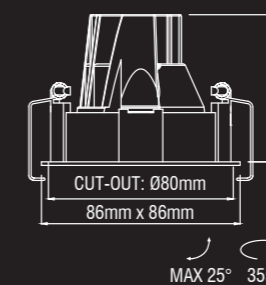

WHITE/CHROME

Dea Ceres S

Description	reflector	∧	white	black
830lm 927 8.5W	black high gloss	40°	129DW92740BG00	129DB92740BG00
860lm 930 8.5W	black high gloss	40°	129DW93040BG00	129DB93040BG00
870lm 940 8.5W	black high gloss	40°	129DW94040BG00	129DB94040BG00
900lm 927 8.5W	silver high gloss	40°	129DW92740SG00	129DB92740SG00
950lm 930 8.5W	silver high gloss	40°	129DW93040SG00	129DB93040SG00
960lm 940 8.5W	silver high gloss	40°	129DW94040SG00	129DB94040SG00
890lm 927 8.5W	chrome	40°	129DW92740CH00	129DB92740CH00
930lm 930 8.5W	chrome	40°	129DW93040CH00	129DB93040CH00
940lm 940 8.5W	chrome	40°	129DW94040CH00	129DB94040CH00
840lm 927 8.5W	white	40°	129DW92740WH00	129DB92740WH00
880lm 930 8.5W	white	40°	129DW93040WH00	129DB93040WH00
890lm 940 8.5W	white	40°	129DW94040WH00	129DB94040WH00
840lm 927 8.5W	gold	40°	129DW92740GO00	129DB92740GO00
880lm 930 8.5W	gold	40°	129DW93040GO00	129DB93040GO00
890lm 940 8.5W	gold	40°	129DW94040GO00	129DB94040GO00
760lm 927 8.5W	black matt	40°	129DW92740BM00	129DB92740BM00
800lm 930 8.5W	black matt	40°	129DW93040BM00	129DB93040BM00
810lm 940 8.5W	black matt	40°	129DW94040BM00	129DB94040BM00