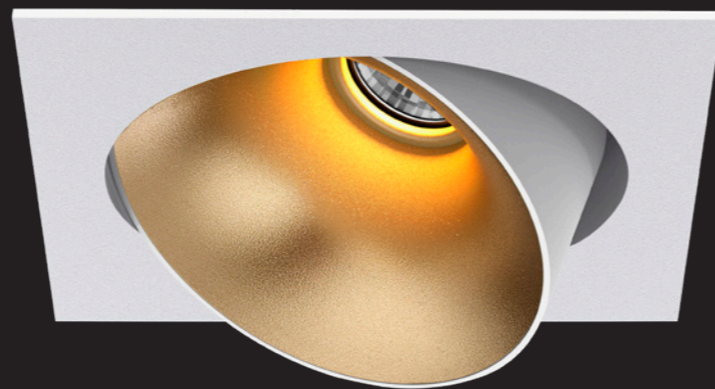

5 years warranty

NEW
COPPER REFLECTOR

BLACK/GOLD

BLACK/SILVER HIGH GLOSS

BLACK/WHITE

BLACK/BLACK HIGH GLOSS

BLACK/BLACK MATT

BLACK/CHROME

• DEA CERES

Looking for an even more modern look? The square Dea Ceres adds a touch of magic wherever you want, exactly how you want it. The fresh and modern design makes this luminaire an excellent addition to every office. Choose the White, Silver or Chrome variants and 4000K to create even more fresh working conditions. Gold and Black guarantee a warm and classy output.

WHITE/CHROME

Dea Ceres S

Description	reflector	∧	white	black
830lm 927 8.5W	black high gloss	40°	129DW92740BG00	129DB92740BG00
860lm 930 8.5W	black high gloss	40°	129DW93040BG00	129DB93040BG00
870lm 940 8.5W	black high gloss	40°	129DW94040BG00	129DB94040BG00
900lm 927 8.5W	silver high gloss	40°	129DW92740SG00	129DB92740SG00
950lm 930 8.5W	silver high gloss	40°	129DW93040SG00	129DB93040SG00
960lm 940 8.5W	silver high gloss	40°	129DW94040SG00	129DB94040SG00
890lm 927 8.5W	chrome	40°	129DW92740CH00	129DB92740CH00
930lm 930 8.5W	chrome	40°	129DW93040CH00	129DB93040CH00
940lm 940 8.5W	chrome	40°	129DW94040CH00	129DB94040CH00
840lm 927 8.5W	white	40°	129DW92740WH00	129DB92740WH00
880lm 930 8.5W	white	40°	129DW93040WH00	129DB93040WH00
890lm 940 8.5W	white	40°	129DW94040WH00	129DB94040WH00
840lm 927 8.5W	gold	40°	129DW92740GO00	129DB92740GO00
880lm 930 8.5W	gold	40°	129DW93040GO00	129DB93040GO00
890lm 940 8.5W	gold	40°	129DW94040GO00	129DB94040GO00
760lm 927 8.5W	black matt	40°	129DW92740BM00	129DB92740BM00
800lm 930 8.5W	black matt	40°	129DW93040BM00	129DB93040BM00
810lm 940 8.5W	black matt	40°	129DW94040BM00	129DB94040BM00