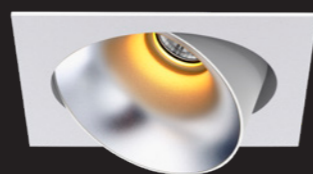

WHITE/SILVER HIGH GLOSS