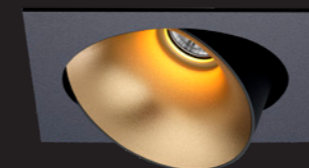

5 years warranty

NEW
COPPER REFLECTOR

BLACK/GOLD

BLACK/SILVER HIGH GLOSS

BLACK/WHITE

BLACK/BLACK HIGH GLOSS

BLACK/BLACK MATT

BLACK/CHROME

• DEA CERES

Looking for an even more modern look? The square Dea Ceres adds a touch of magic wherever you want, exactly how you want it. The fresh and modern design makes this luminaire an excellent addition to every office. Choose the White, Silver or Chrome variants and 4000K to create even more fresh working conditions. Gold and Black guarantee a warm and classy output.

WHITE/CHROME

Dea Ceres S

Description	reflector	∧	white	black
830lm 927 8.5W	black high gloss	40°	129DW92740BG00	129DB92740BG00
860lm 930 8.5W	black high gloss	40°	129DW93040BG00	129DB93040BG00
870lm 940 8.5W	black high gloss	40°	129DW94040BG00	129DB94040BG00
900lm 927 8.5W	silver high gloss	40°	129DW92740SG00	129DB92740SG00
950lm 930 8.5W	silver high gloss	40°	129DW93040SG00	129DB93040SG00
960lm 940 8.5W	silver high gloss	40°	129DW94040SG00	129DB94040SG00
890lm 927 8.5W	chrome	40°	129DW92740CH00	129DB92740CH00
930lm 930 8.5W	chrome	40°	129DW93040CH00	129DB93040CH00
940lm 940 8.5W	chrome	40°	129DW94040CH00	129DB94040CH00
840lm 927 8.5W	white	40°	129DW92740WH00	129DB92740WH00
880lm 930 8.5W	white	40°	129DW93040WH00	129DB93040WH00
890lm 940 8.5W	white	40°	129DW94040WH00	129DB94040WH00
840lm 927 8.5W	gold	40°	129DW92740GO00	129DB92740GO00
880lm 930 8.5W	gold	40°	129DW93040GO00	129DB93040GO00
890lm 940 8.5W	gold	40°	129DW94040GO00	129DB94040GO00
760lm 927 8.5W	black matt	40°	129DW92740BM00	129DB92740BM00
800lm 930 8.5W	black matt	40°	129DW93040BM00	129DB93040BM00
810lm 940 8.5W	black matt	40°	129DW94040BM00	129DB94040BM00