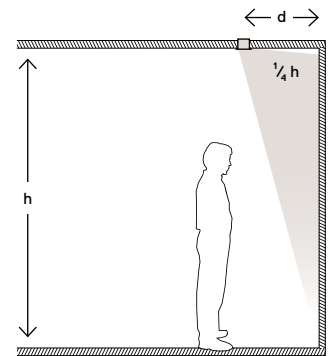

Spot

Medium

Flood

Finishes

○ .01 White

● .02 Black