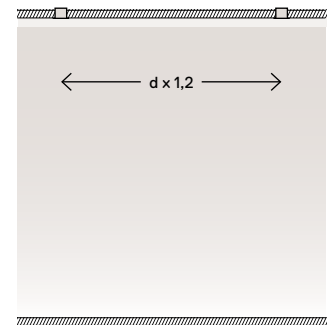

Spot

Medium

Flood

Finishes

○ .01 White

● .02 Black