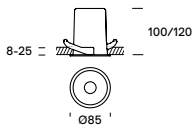

One

Spot

Medium/Flood

Wallwasher

The wallwasher light effect can cover the wall from an approximate distance of $\frac{1}{4}$ the wall's height with visual comfort avoiding glare and no shadow projection on the wall.

One

Spot

Medium

Flood

Finishes

○ .01 White

● .02 Black